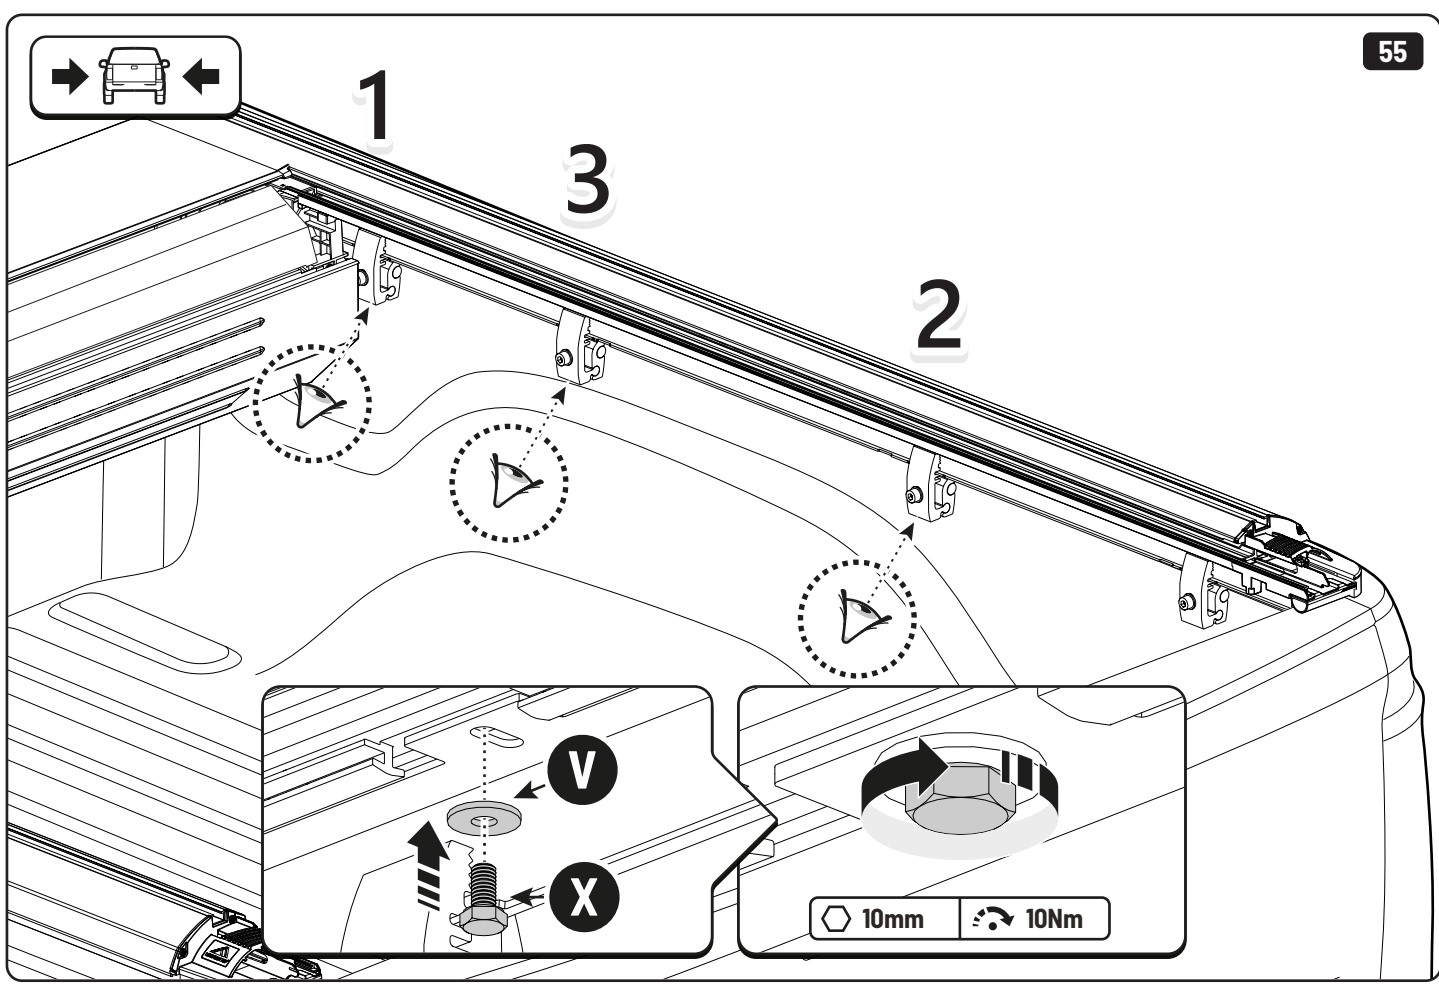

Sealer

265mm  
10 1/2"

265mm  
10 1/2"

 Ø2,4mm Ø3/32"

 Ø32mm Ø1 1/4"

 Rust Protection

<b>Steps</b>	<b>Page</b>	<b>Done by</b>
Mounting gliding rail in canister	15-16	
Holes for drain	24-25	
Width + Cross measurement	32-33	
Tightening the clamp screw	33	
Mounting drain	38	