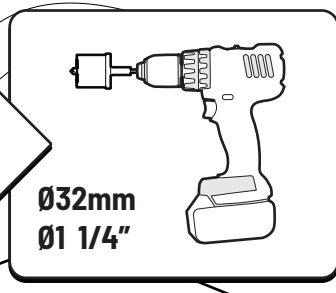

Sealer

265mm  
10 1/2"

265mm  
10 1/2"

 Ø2,4mm Ø3/32"

 Ø32mm Ø1 1/4"

 Rust Protection

<b>Steps</b>	<b>Page</b>	<b>Done by</b>
Mounting gliding rail in canister	15-16	
Holes for drain	24-25	
Width + Cross measurement	32-33	
Tightening the clamp screw	33	
Mounting drain	38	

Customer Service +45 4810 2950 (08:00 - 16:00 CET)  
Support info@mountaintop.dk  
Website www.mountaintop.dk  
Address Pedersholmparken 10, 3600 Frederikssund, Denmark

Part number (s)	Model / Year	Cab length	Installation time	Weight
EVOm CH15 FB01	Chevrolet Silverado 1500 / 2019- TD	5.5 ft	1 hour (s)	44 kg
EVOm CH16 FB01	Chevrolet Silverado 1500 / 2019- TD	6.5 ft	1 hour (s)	48 kg
EVOm FO15 FB01	Ford F-150 / 2015 - TD	5.5 ft	1 hour (s)	42 kg
EVOm FO16 FB01	Ford F-150 / 2015 - TD	6.5 ft	1 hour (s)	48 kg
EVOm RAM15 FB01	Ram DT 1500 / 2019 - TD	5.5 ft	1 hour (s)	43 kg
EVOm RAM16 FB01	Ram DT 1500 / 2019 - TD	6.5 ft	1 hour (s)	48 kg
EVOm T015 FB01	Toyota Tundra / 2007 - TD	5,5 FT	1 hour (s)	42 kg