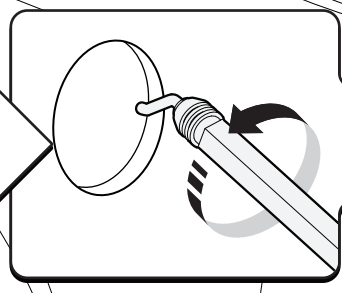

Sealer

265mm  
10 1/2"

265mm  
10 1/2"

 Ø2,4mm Ø3/32"

 Ø32mm Ø1 1/4"

 Rust Protection

<b>Steps</b>	<b>Page</b>	<b>Done by</b>
Mounting gliding rail in canister	15-16	
Holes for drain	24-25	
Width + Cross measurement	32-33	
Tightening the clamp screw	33	
Mounting drain	38	