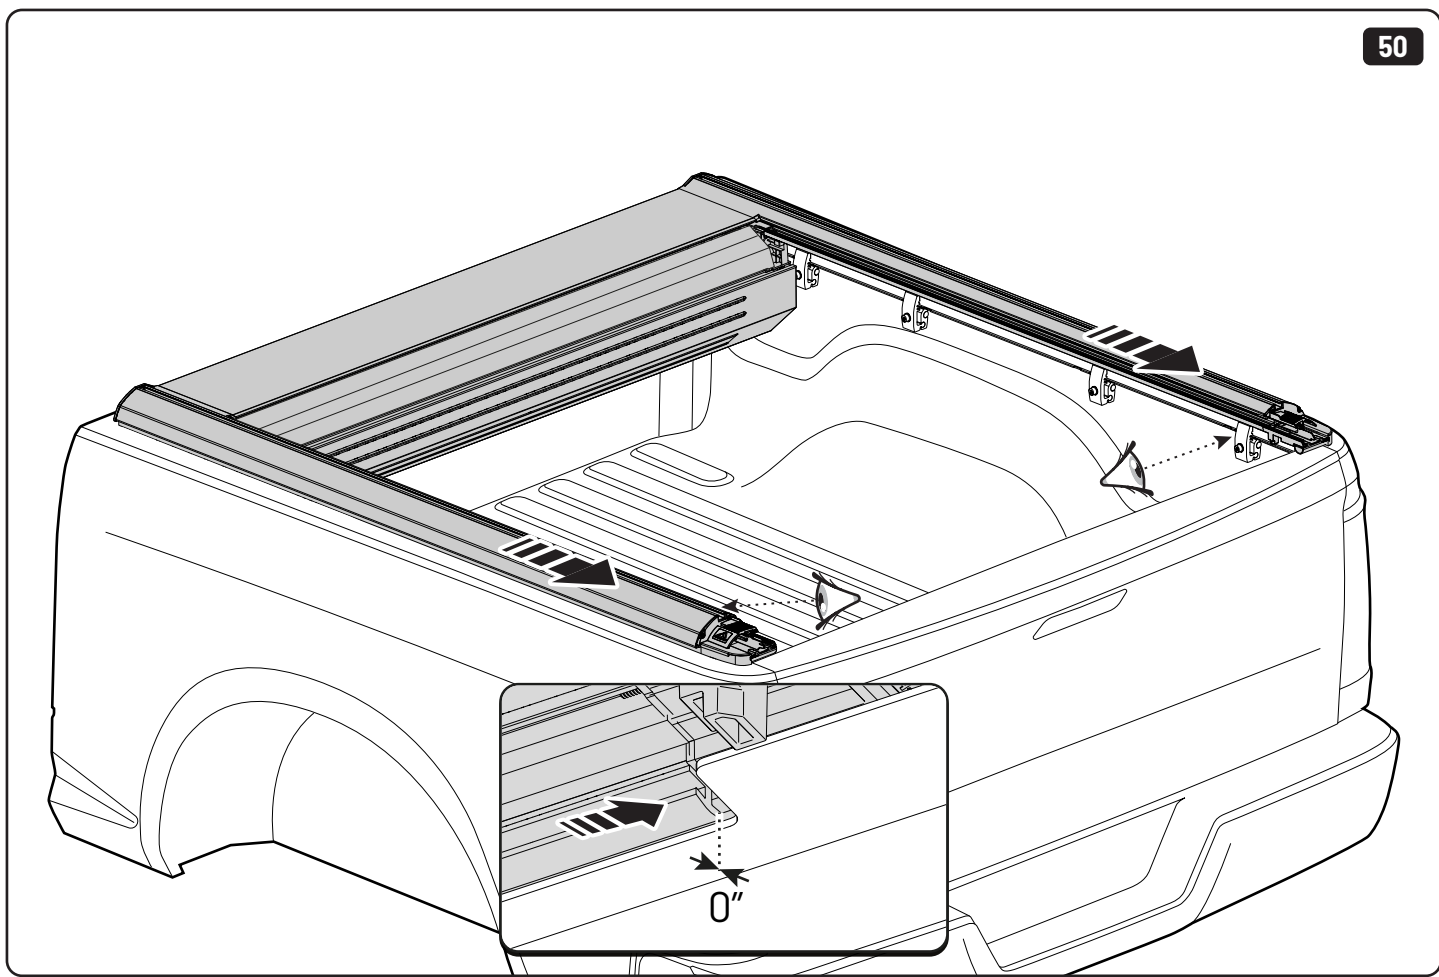

Sealer

265mm  
10 1/2"

265mm  
10 1/2"

 Ø2,4mm Ø3/32"

 Ø32mm Ø1 1/4"

 Rust Protection

<b>Steps</b>	<b>Page</b>	<b>Done by</b>
Mounting gliding rail in canister	15-16	
Holes for drain	24-25	
Width + Cross measurement	32-33	
Tightening the clamp screw	33	
Mounting drain	38	