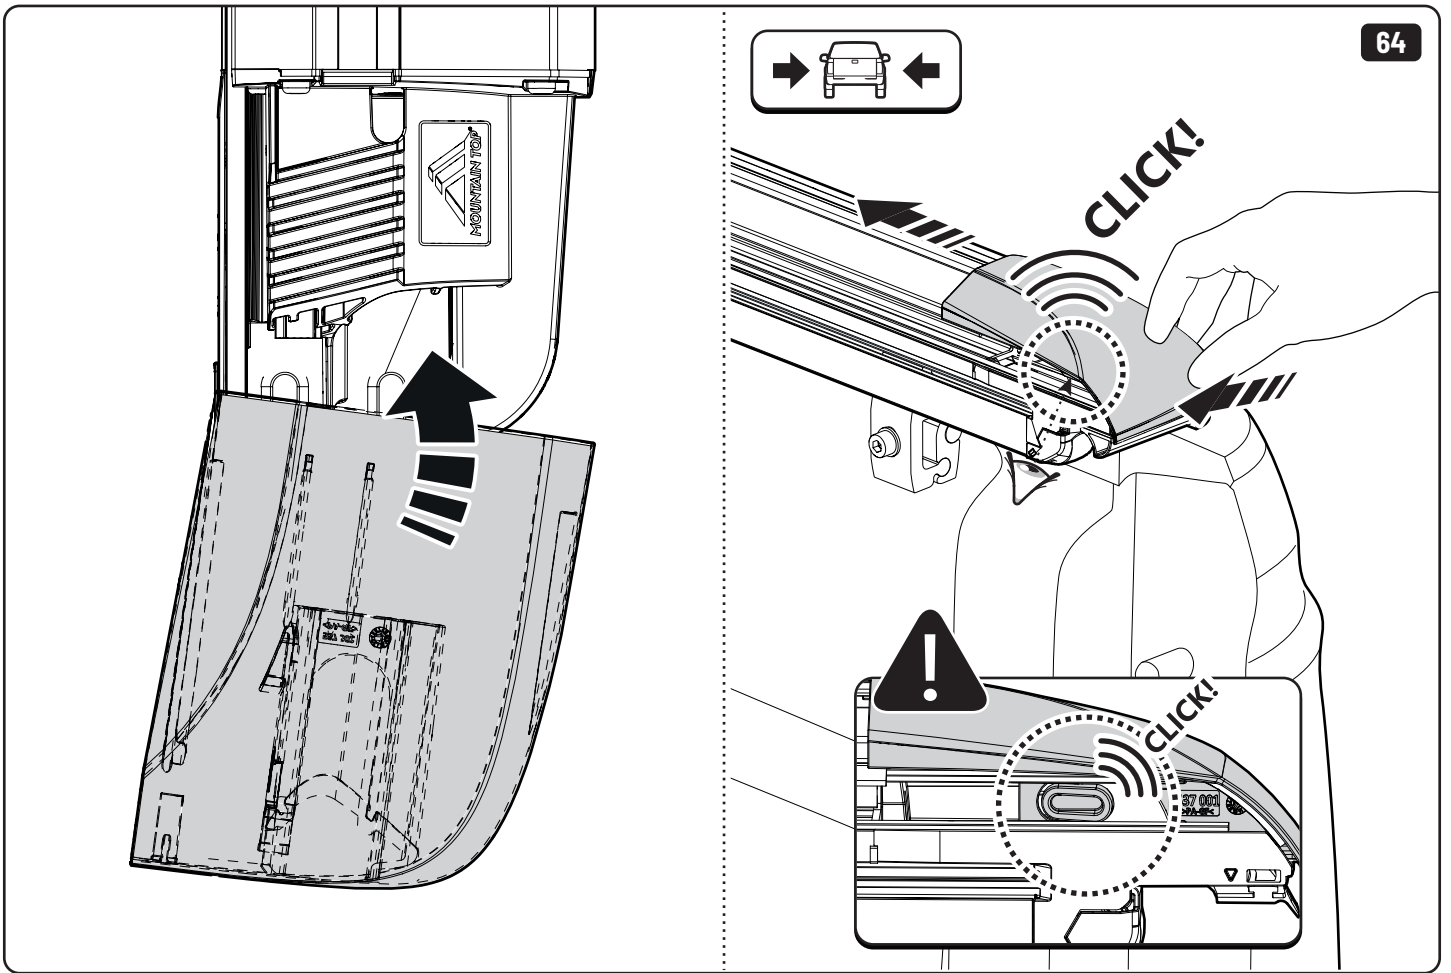

Sealer

265mm  
10 1/2"

265mm  
10 1/2"

 Ø2,4mm Ø3/32"

 Ø32mm Ø1 1/4"

 Rust Protection

<b>Steps</b>	<b>Page</b>	<b>Done by</b>
Mounting gliding rail in canister	15-16	
Holes for drain	24-25	
Width + Cross measurement	32-33	
Tightening the clamp screw	33	
Mounting drain	38	