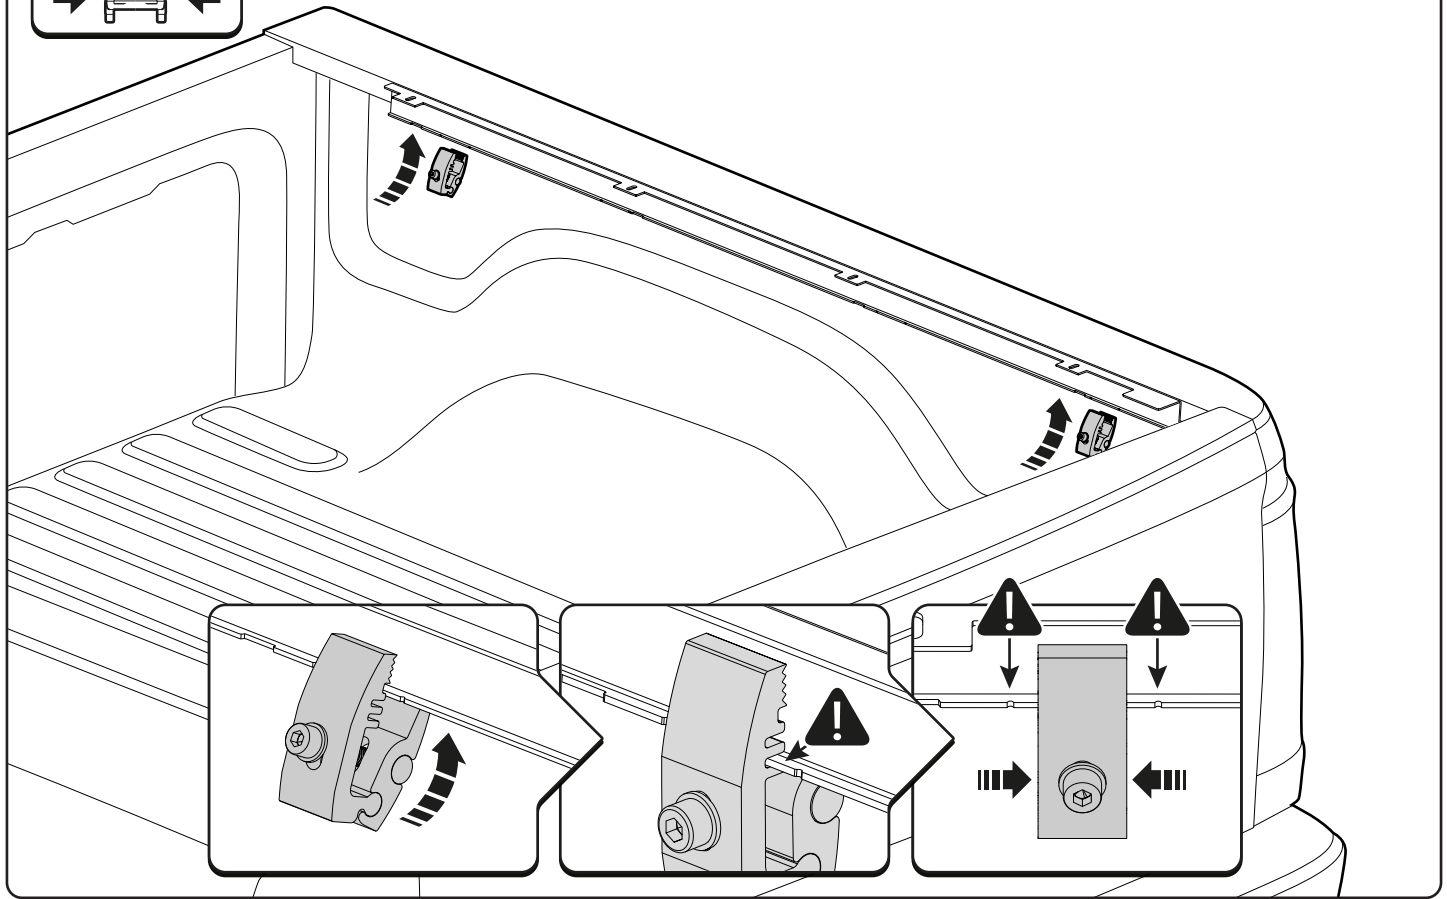

Sealer

265mm  
10 1/2"

265mm  
10 1/2"

 Ø2,4mm Ø3/32"

 Ø32mm Ø1 1/4"

 Rust Protection

<b>Steps</b>	<b>Page</b>	<b>Done by</b>
Mounting gliding rail in canister	15-16	
Holes for drain	24-25	
Width + Cross measurement	32-33	
Tightening the clamp screw	33	
Mounting drain	38	