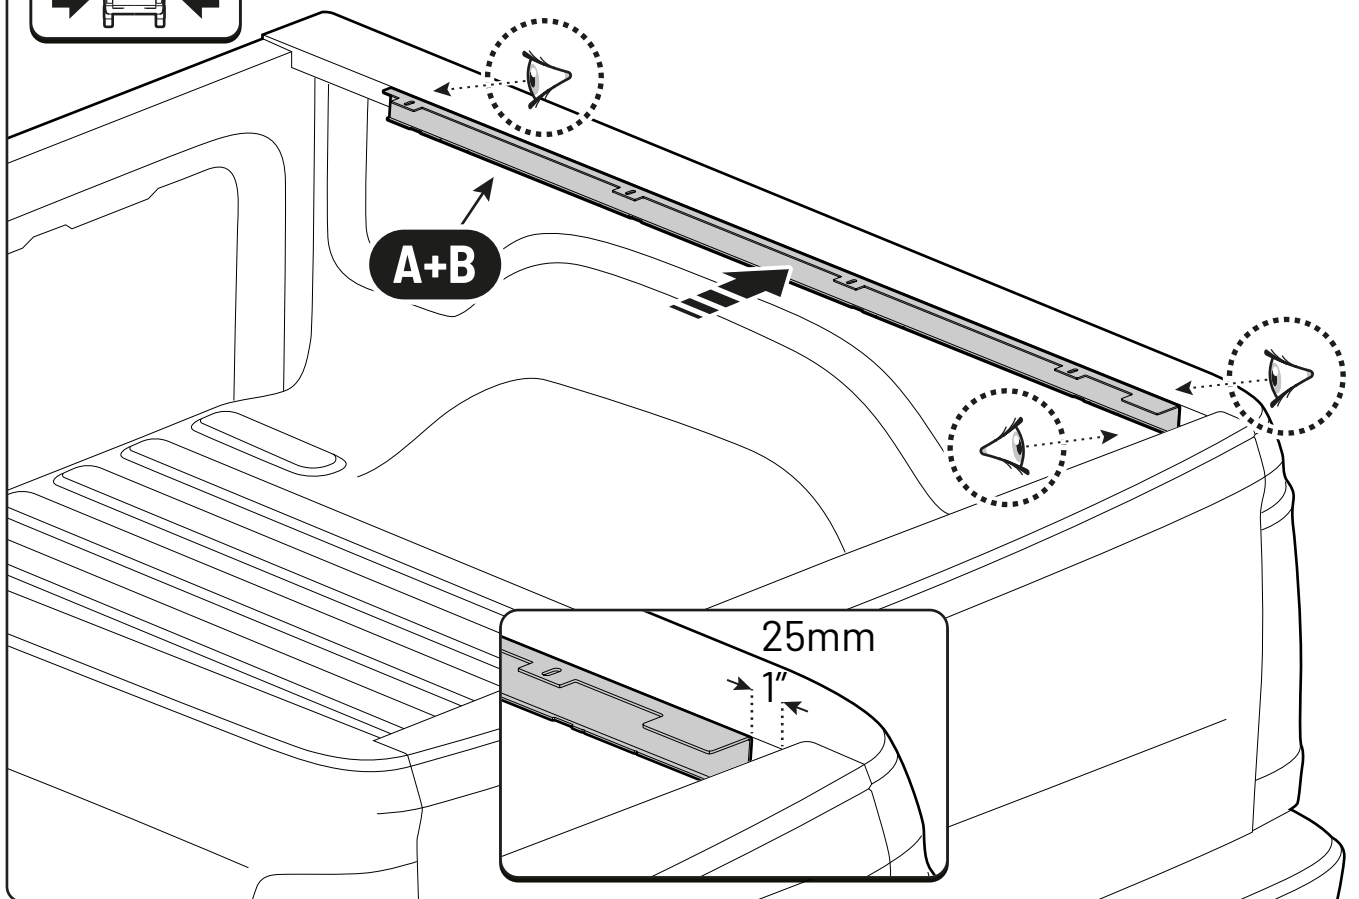

Sealer

265mm  
10 1/2"

265mm  
10 1/2"

 Ø2,4mm Ø3/32"

 Ø32mm Ø1 1/4"

 Rust Protection

<b>Steps</b>	<b>Page</b>	<b>Done by</b>
Mounting gliding rail in canister	15-16	
Holes for drain	24-25	
Width + Cross measurement	32-33	
Tightening the clamp screw	33	
Mounting drain	38	