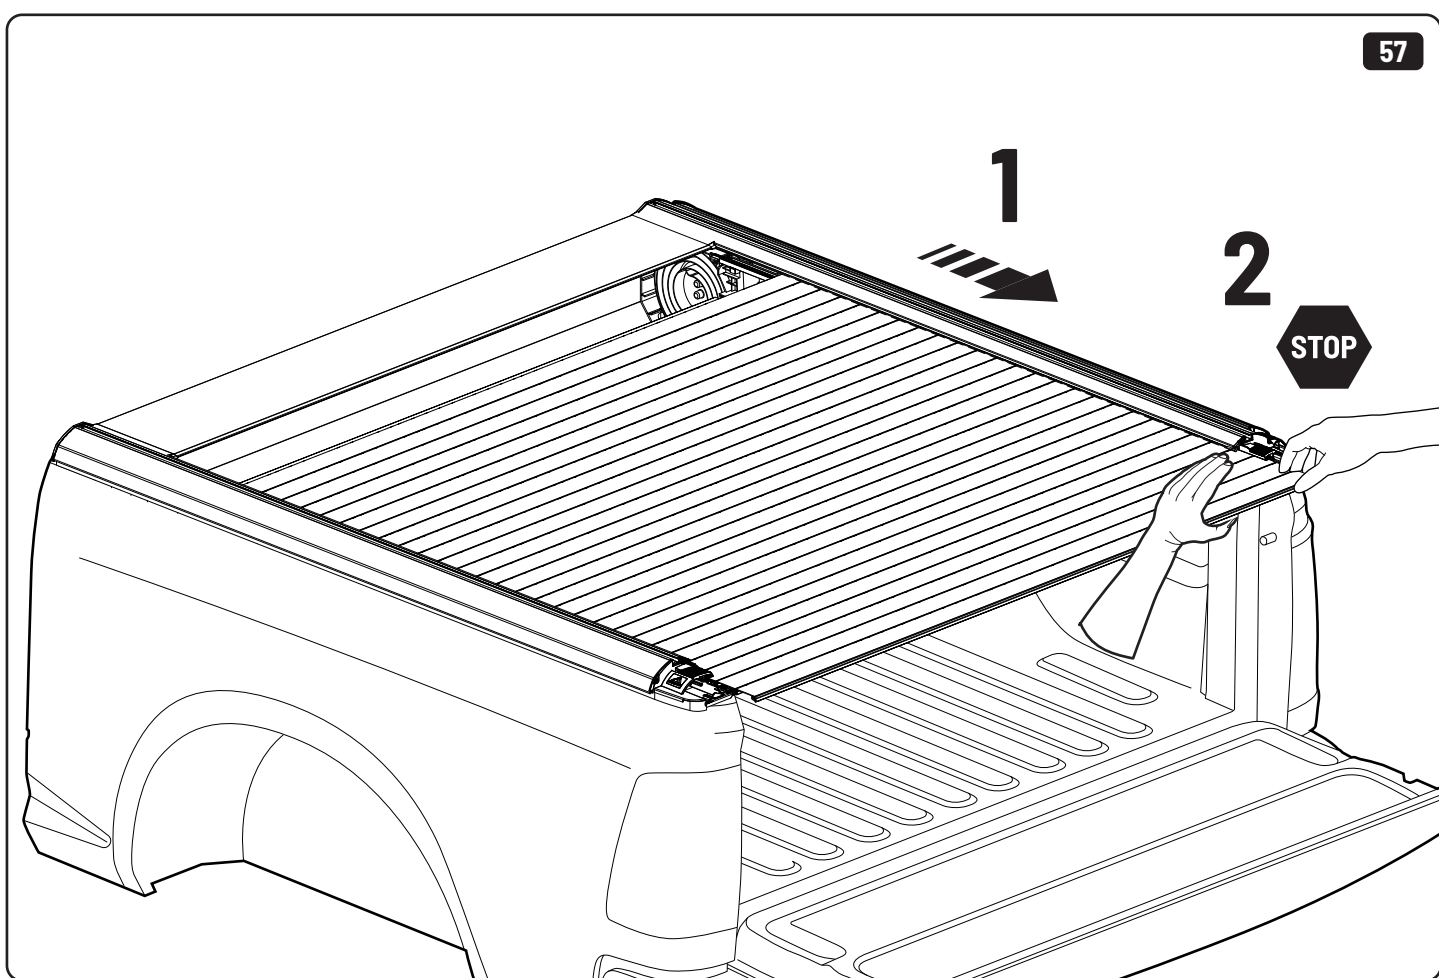

Sealer

265mm  
10 1/2"

265mm  
10 1/2"

 Ø2,4mm Ø3/32"

 Ø32mm Ø1 1/4"

 Rust Protection

<b>Steps</b>	<b>Page</b>	<b>Done by</b>
Mounting gliding rail in canister	15-16	
Holes for drain	24-25	
Width + Cross measurement	32-33	
Tightening the clamp screw	33	
Mounting drain	38	