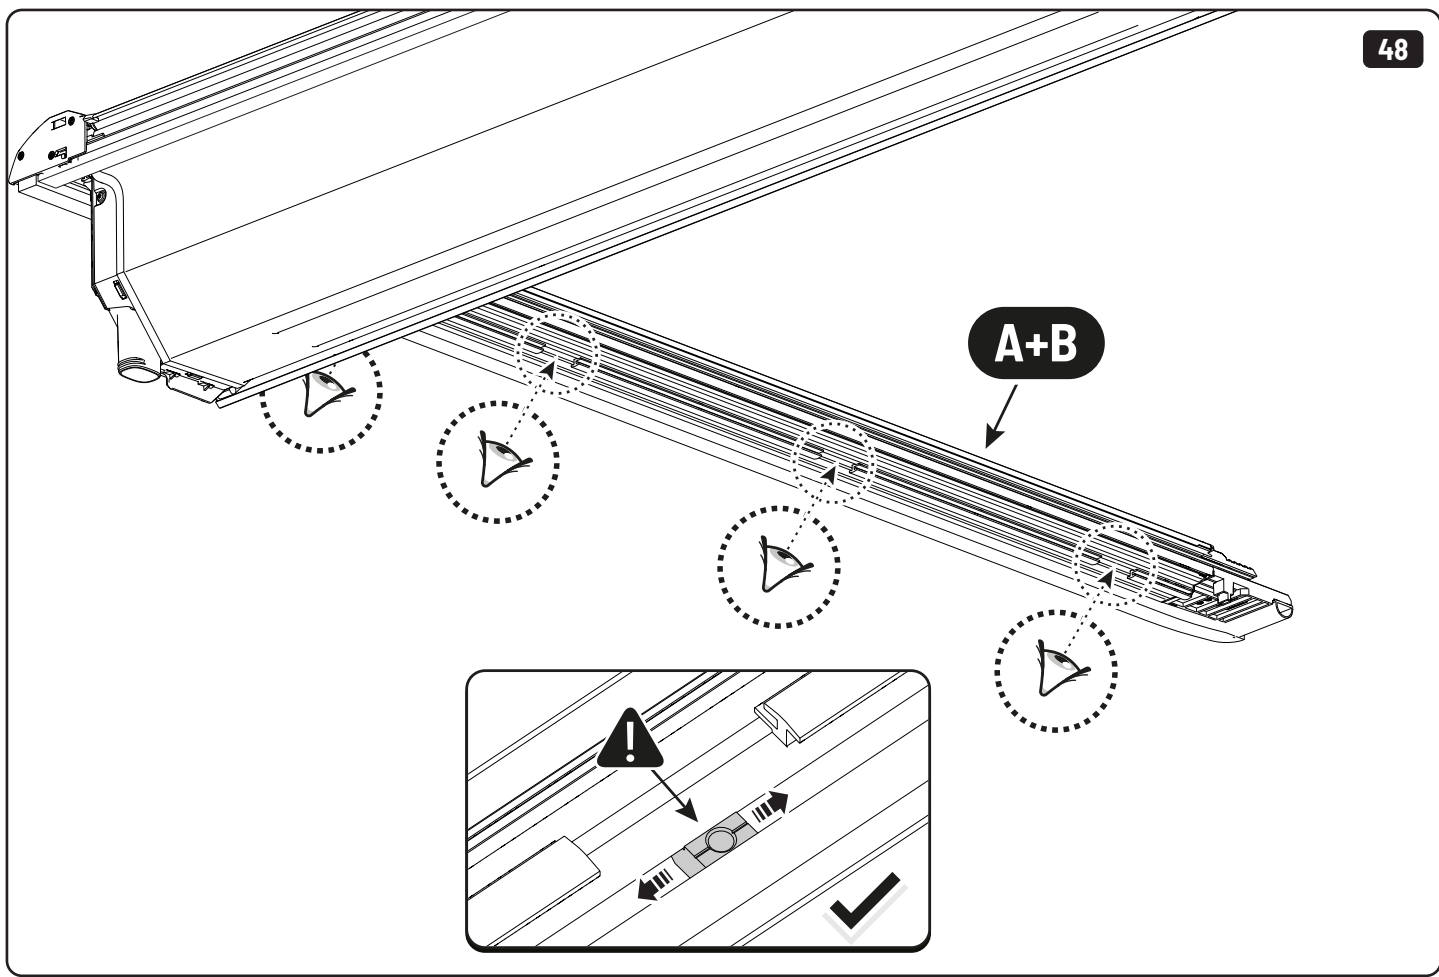

Sealer

265mm  
10 1/2"

265mm  
10 1/2"

 Ø2,4mm Ø3/32"

 Ø32mm Ø1 1/4"

 Rust Protection

<b>Steps</b>	<b>Page</b>	<b>Done by</b>
Mounting gliding rail in canister	15-16	
Holes for drain	24-25	
Width + Cross measurement	32-33	
Tightening the clamp screw	33	
Mounting drain	38	