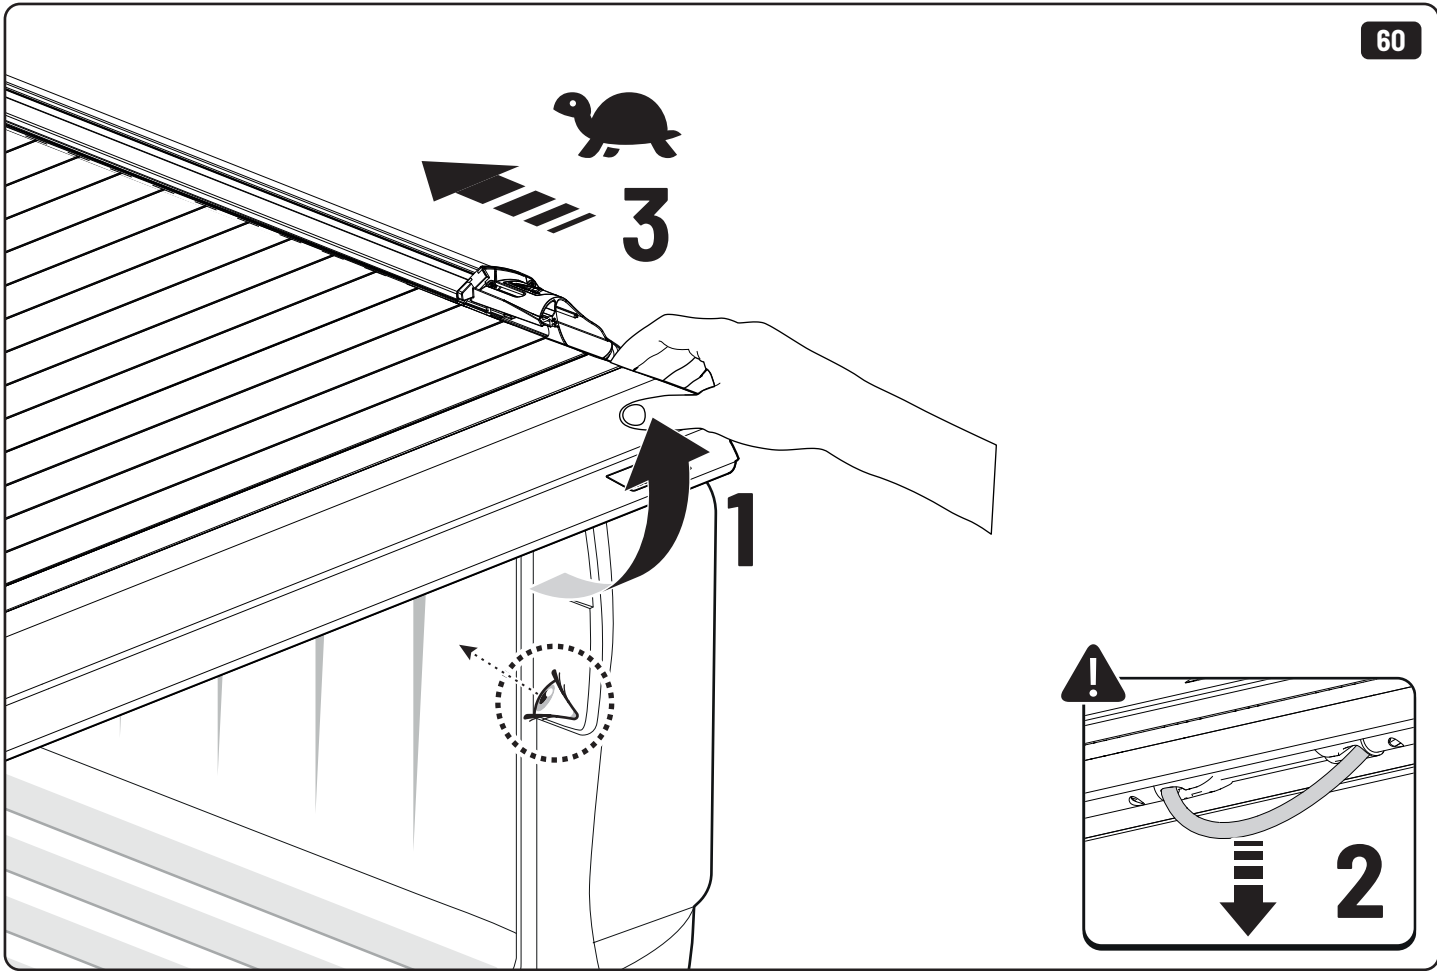

Sealer

265mm  
10 1/2"

265mm  
10 1/2"

 Ø2,4mm Ø3/32"

 Ø32mm Ø1 1/4"

 Rust Protection

<b>Steps</b>	<b>Page</b>	<b>Done by</b>
Mounting gliding rail in canister	15-16	
Holes for drain	24-25	
Width + Cross measurement	32-33	
Tightening the clamp screw	33	
Mounting drain	38	