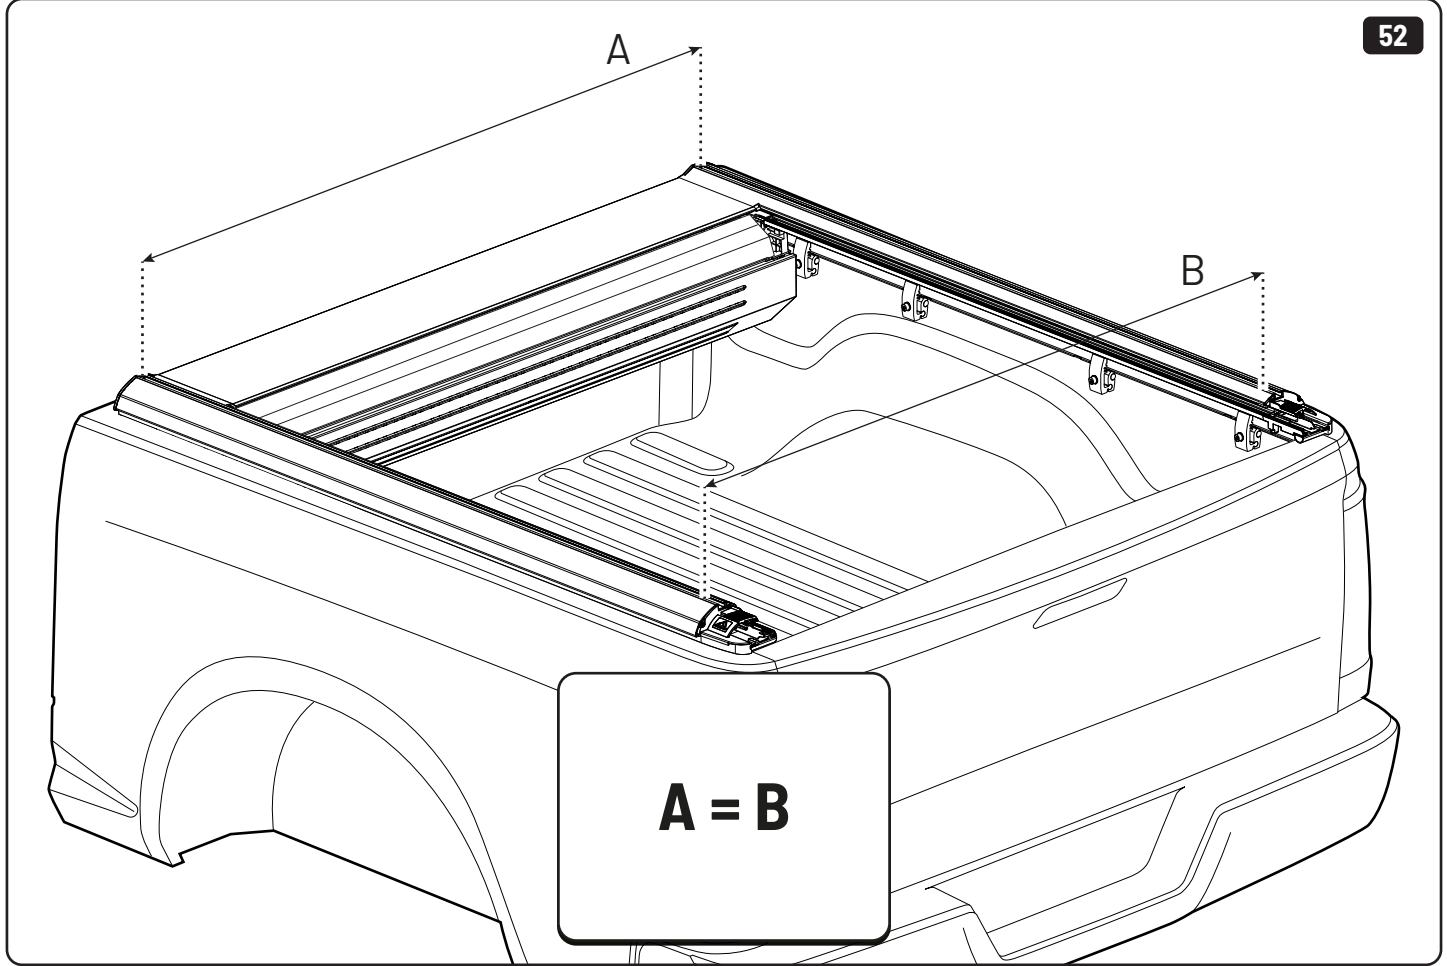

Sealer

265mm  
10 1/2"

265mm  
10 1/2"

 Ø2,4mm Ø3/32"

 Ø32mm Ø1 1/4"

 Rust Protection

<b>Steps</b>	<b>Page</b>	<b>Done by</b>
Mounting gliding rail in canister	15-16	
Holes for drain	24-25	
Width + Cross measurement	32-33	
Tightening the clamp screw	33	
Mounting drain	38	