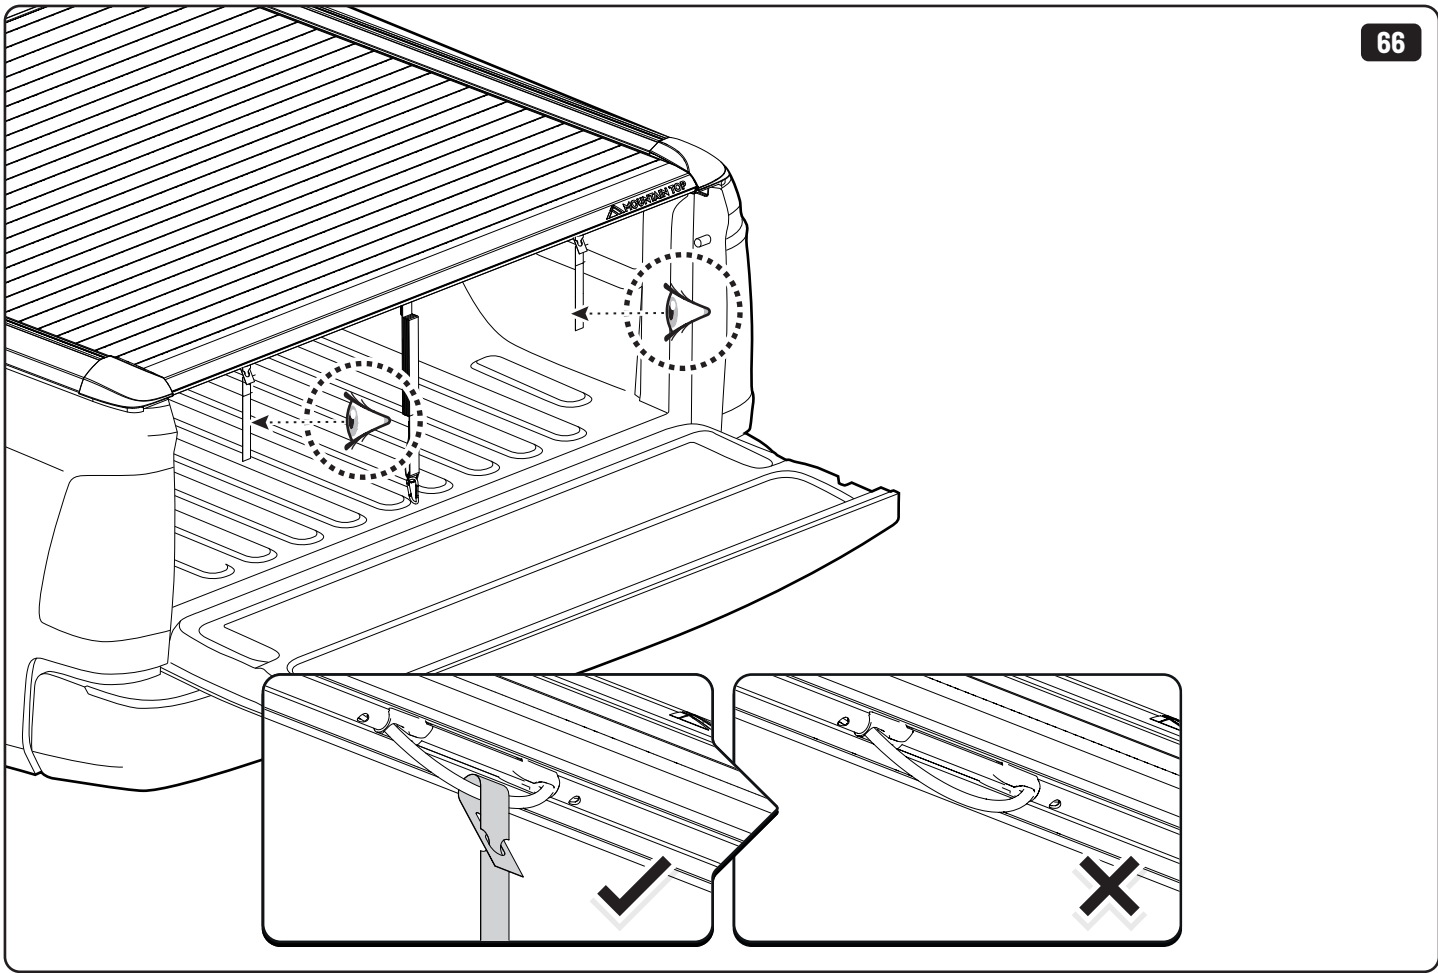

Sealer

265mm  
10 1/2"

265mm  
10 1/2"

 Ø2,4mm Ø3/32"

 Ø32mm Ø1 1/4"

 Rust Protection

<b>Steps</b>	<b>Page</b>	<b>Done by</b>
Mounting gliding rail in canister	15-16	
Holes for drain	24-25	
Width + Cross measurement	32-33	
Tightening the clamp screw	33	
Mounting drain	38	