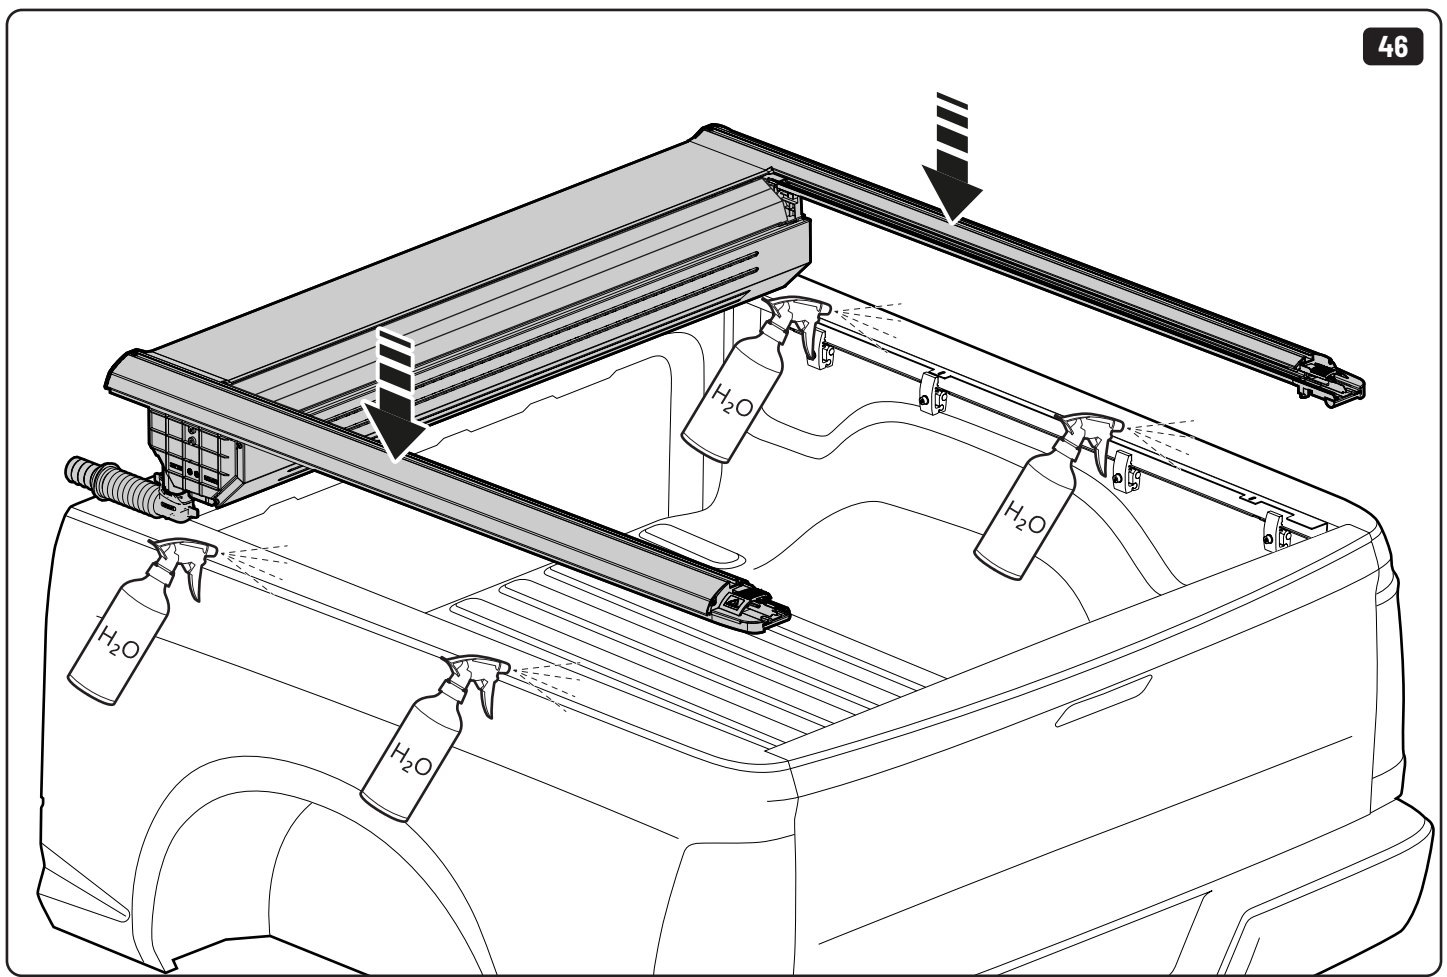

Sealer

265mm  
10 1/2"

265mm  
10 1/2"

 Ø2,4mm Ø3/32"

 Ø32mm Ø1 1/4"

 Rust Protection

<b>Steps</b>	<b>Page</b>	<b>Done by</b>
Mounting gliding rail in canister	15-16	
Holes for drain	24-25	
Width + Cross measurement	32-33	
Tightening the clamp screw	33	
Mounting drain	38	