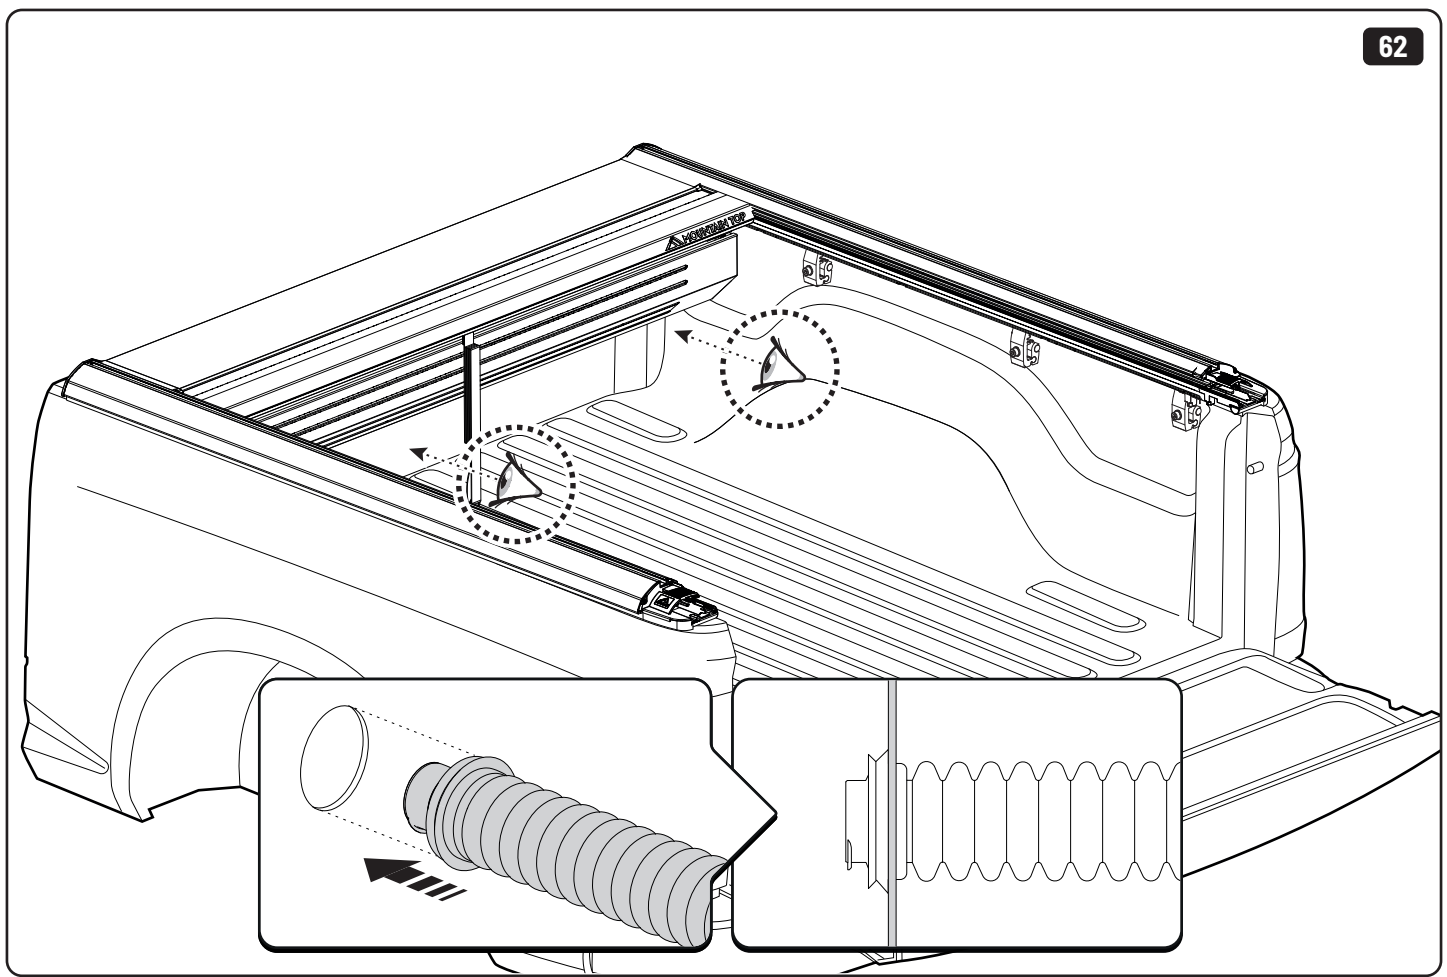

Sealer

265mm  
10 1/2"

265mm  
10 1/2"

 Ø2,4mm Ø3/32"

 Ø32mm Ø1 1/4"

 Rust Protection

<b>Steps</b>	<b>Page</b>	<b>Done by</b>
Mounting gliding rail in canister	15-16	
Holes for drain	24-25	
Width + Cross measurement	32-33	
Tightening the clamp screw	33	
Mounting drain	38	