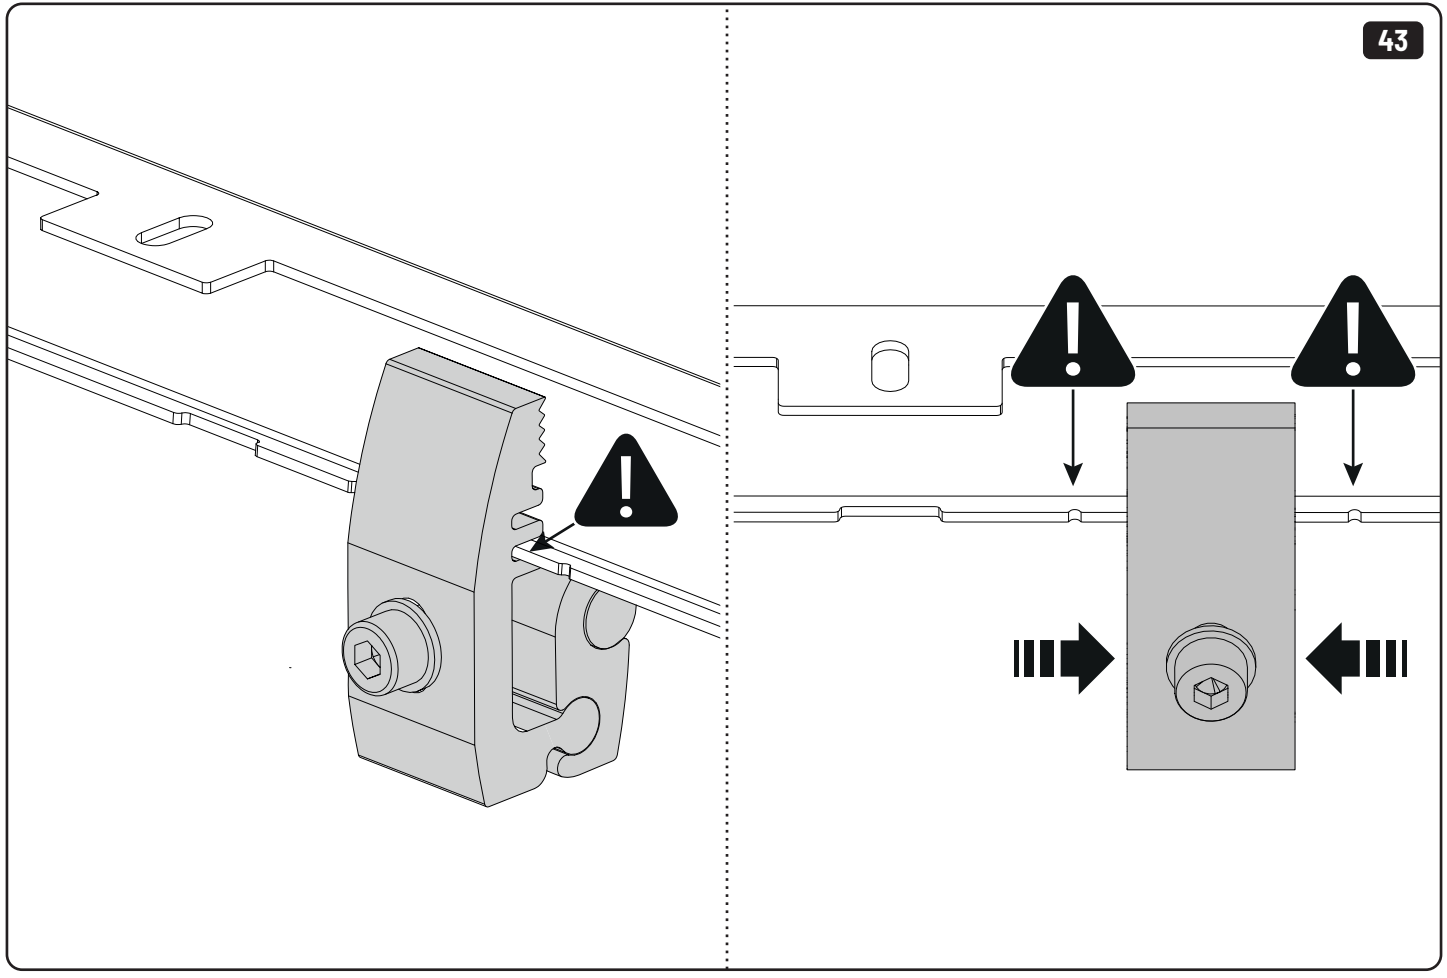

Sealer

265mm  
10 1/2"

265mm  
10 1/2"

 Ø2,4mm Ø3/32"

 Ø32mm Ø1 1/4"

 Rust Protection

<b>Steps</b>	<b>Page</b>	<b>Done by</b>
Mounting gliding rail in canister	15-16	
Holes for drain	24-25	
Width + Cross measurement	32-33	
Tightening the clamp screw	33	
Mounting drain	38	