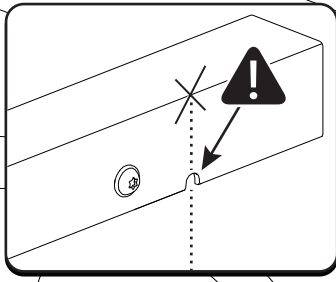

Sealer

265mm  
10 1/2"

265mm  
10 1/2"

 Ø2,4mm Ø3/32"

 Ø32mm Ø1 1/4"

 Rust Protection

<b>Steps</b>	<b>Page</b>	<b>Done by</b>
Mounting gliding rail in canister	15-16	
Holes for drain	24-25	
Width + Cross measurement	32-33	
Tightening the clamp screw	33	
Mounting drain	38	