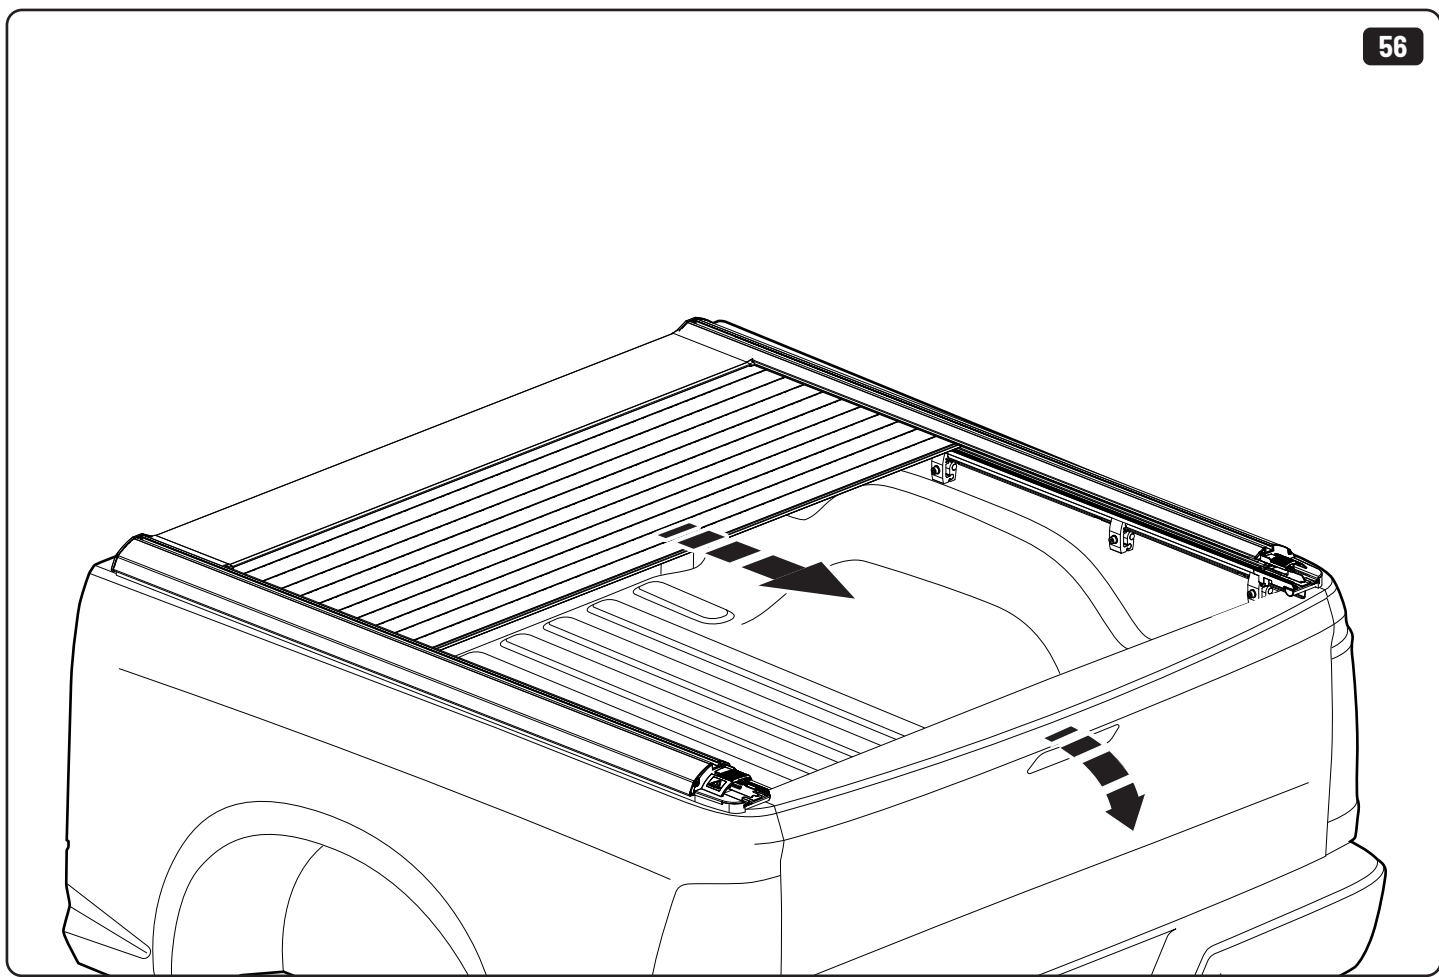

Sealer

265mm  
10 1/2"

265mm  
10 1/2"

 Ø2,4mm Ø3/32"

 Ø32mm Ø1 1/4"

 Rust Protection

<b>Steps</b>	<b>Page</b>	<b>Done by</b>
Mounting gliding rail in canister	15-16	
Holes for drain	24-25	
Width + Cross measurement	32-33	
Tightening the clamp screw	33	
Mounting drain	38	