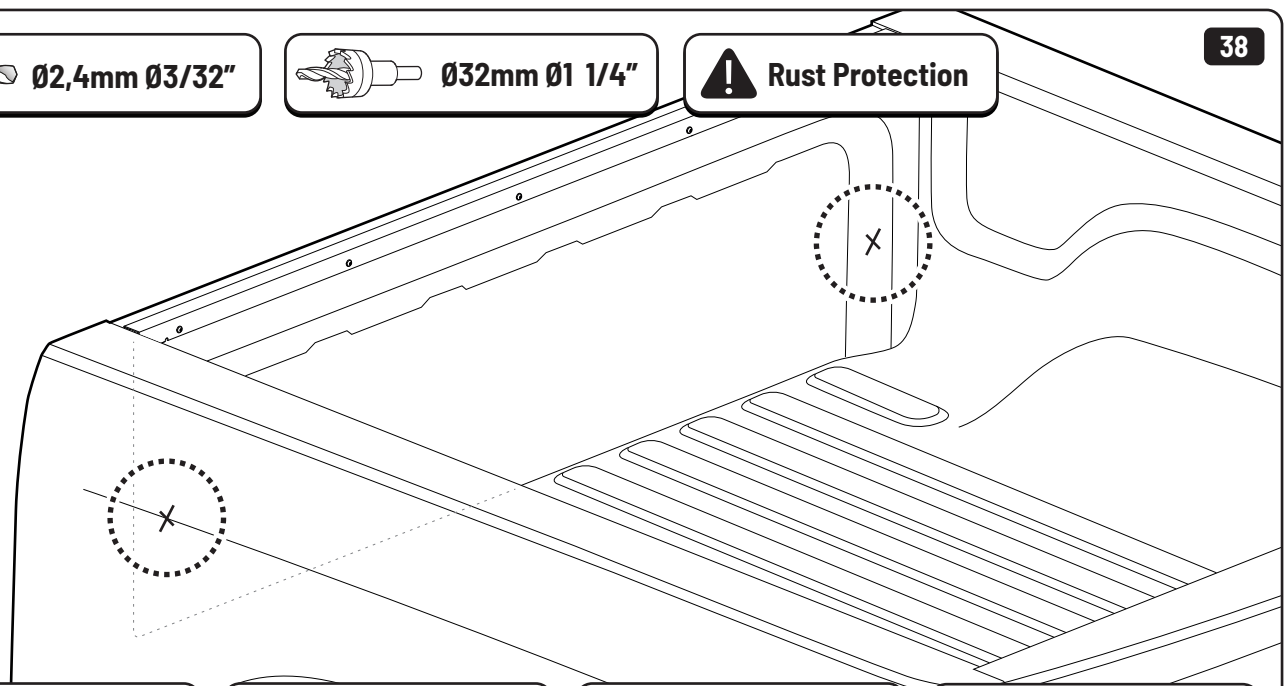

Sealer

265mm  
10 1/2"

265mm  
10 1/2"

 Ø2,4mm Ø3/32"

 Ø32mm Ø1 1/4"

 Rust Protection

<b>Steps</b>	<b>Page</b>	<b>Done by</b>
Mounting gliding rail in canister	15-16	
Holes for drain	24-25	
Width + Cross measurement	32-33	
Tightening the clamp screw	33	
Mounting drain	38	