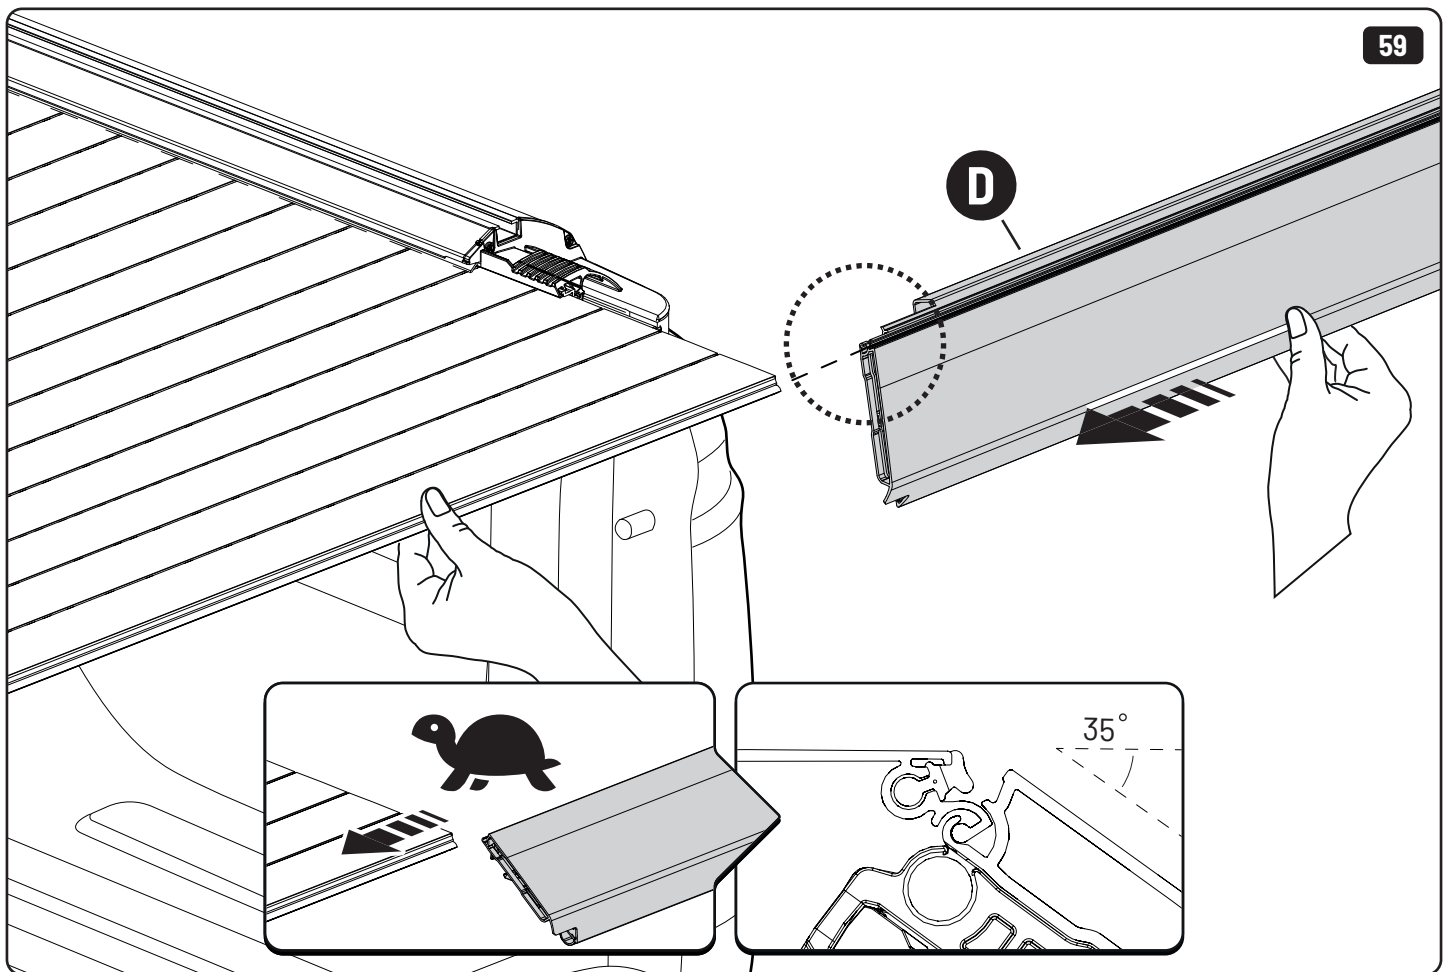

Sealer

265mm  
10 1/2"

265mm  
10 1/2"

 Ø2,4mm Ø3/32"

 Ø32mm Ø1 1/4"

 Rust Protection

<b>Steps</b>	<b>Page</b>	<b>Done by</b>
Mounting gliding rail in canister	15-16	
Holes for drain	24-25	
Width + Cross measurement	32-33	
Tightening the clamp screw	33	
Mounting drain	38	