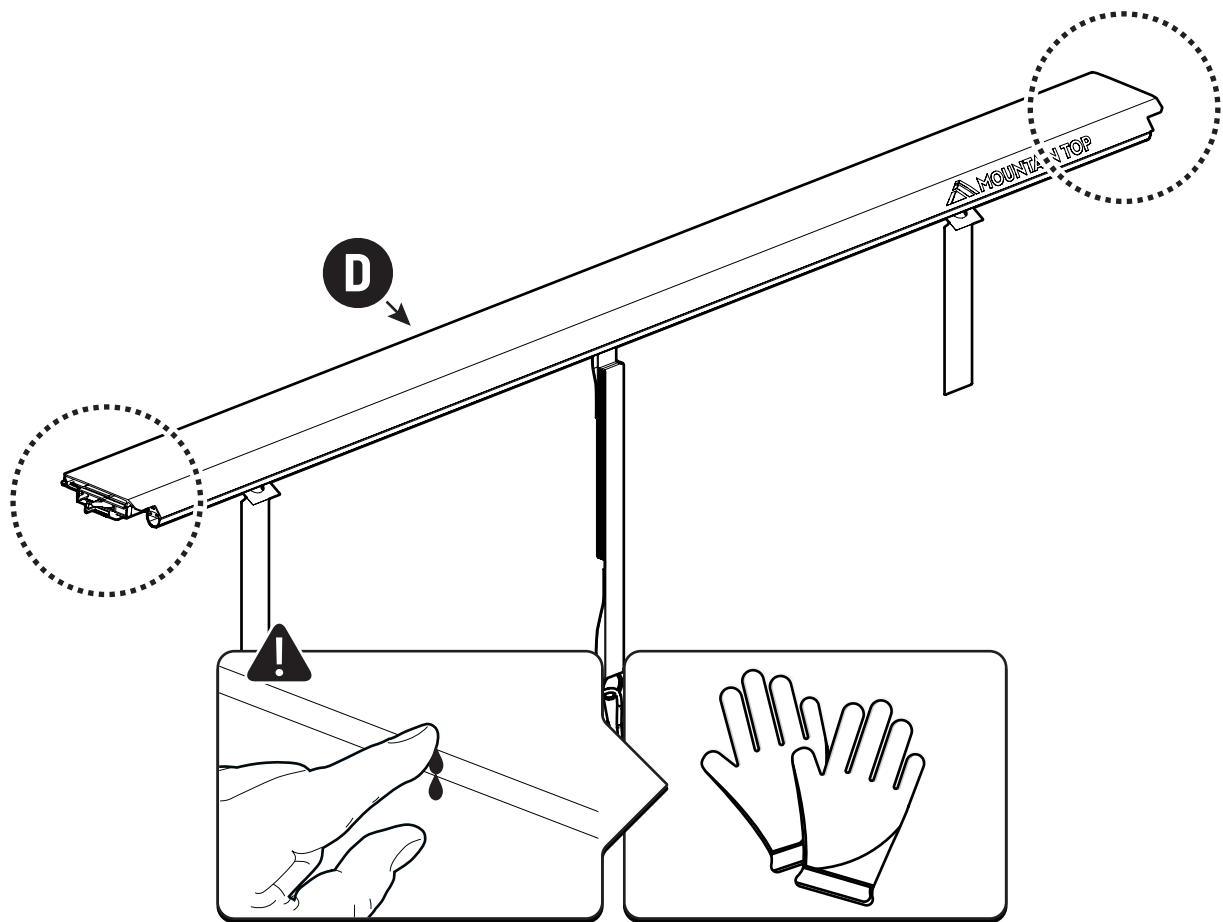

Sealer

265mm  
10 1/2"

265mm  
10 1/2"

 Ø2,4mm Ø3/32"

 Ø32mm Ø1 1/4"

 Rust Protection

<b>Steps</b>	<b>Page</b>	<b>Done by</b>
Mounting gliding rail in canister	15-16	
Holes for drain	24-25	
Width + Cross measurement	32-33	
Tightening the clamp screw	33	
Mounting drain	38	