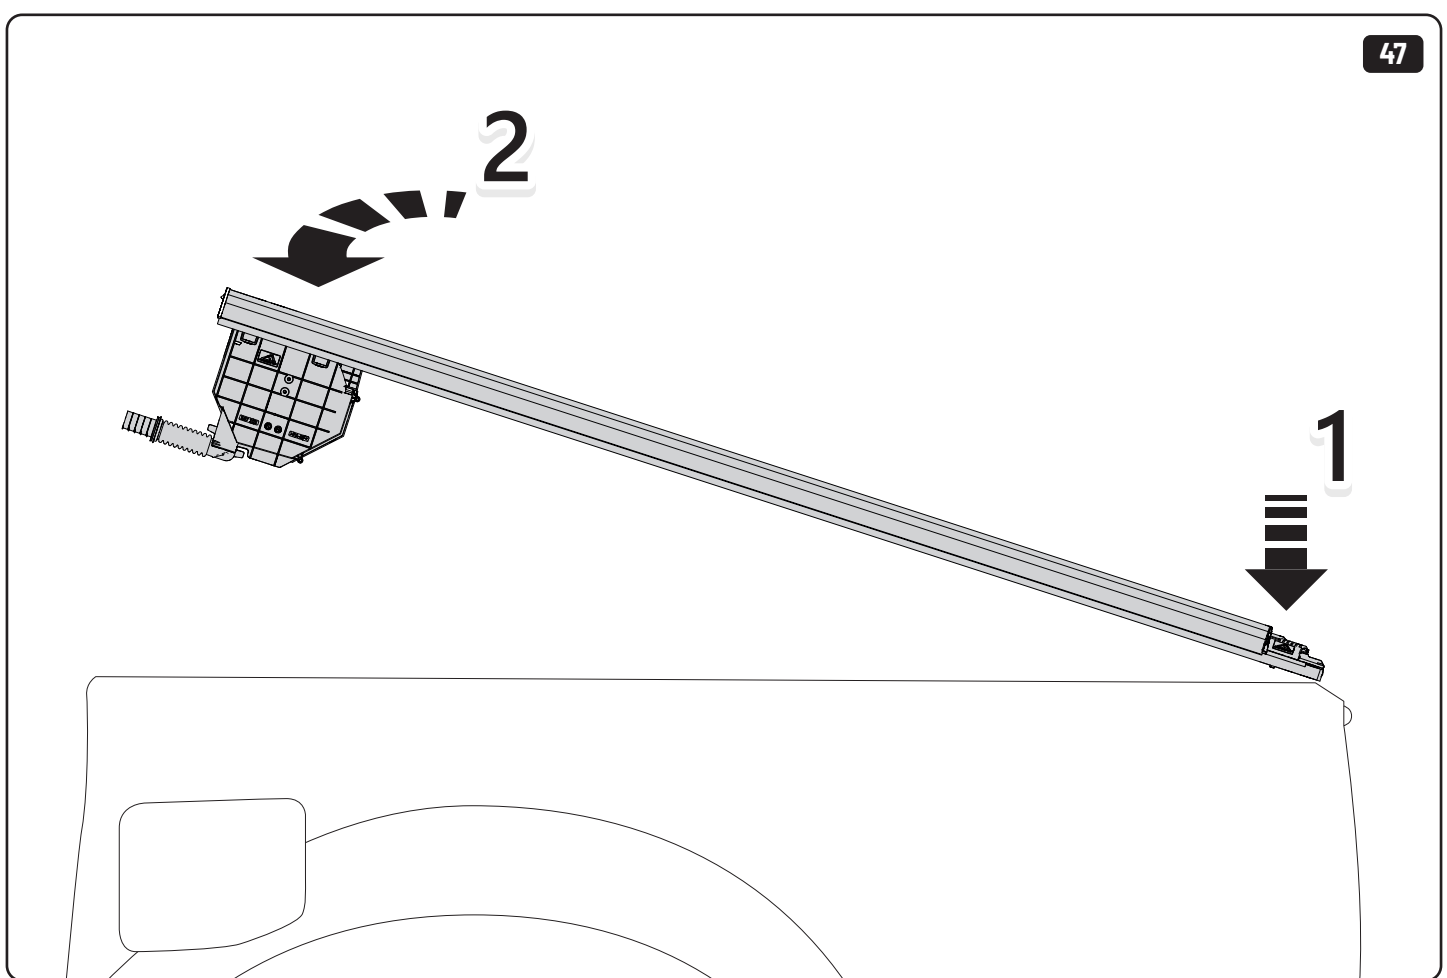

Sealer

265mm  
10 1/2"

265mm  
10 1/2"

 Ø2,4mm Ø3/32"

 Ø32mm Ø1 1/4"

 Rust Protection

<b>Steps</b>	<b>Page</b>	<b>Done by</b>
Mounting gliding rail in canister	15-16	
Holes for drain	24-25	
Width + Cross measurement	32-33	
Tightening the clamp screw	33	
Mounting drain	38	