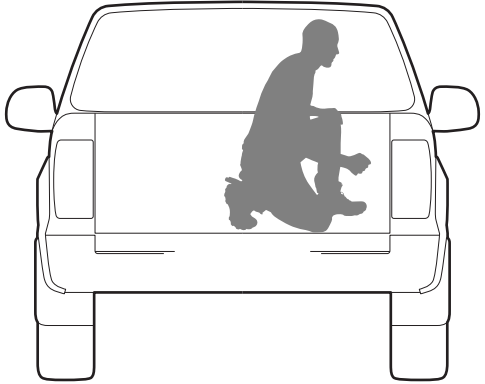

Sealer

265mm  
10 1/2"

265mm  
10 1/2"

 Ø2,4mm Ø3/32"

 Ø32mm Ø1 1/4"

 Rust Protection

<b>Steps</b>	<b>Page</b>	<b>Done by</b>
Mounting gliding rail in canister	15-16	
Holes for drain	24-25	
Width + Cross measurement	32-33	
Tightening the clamp screw	33	
Mounting drain	38	