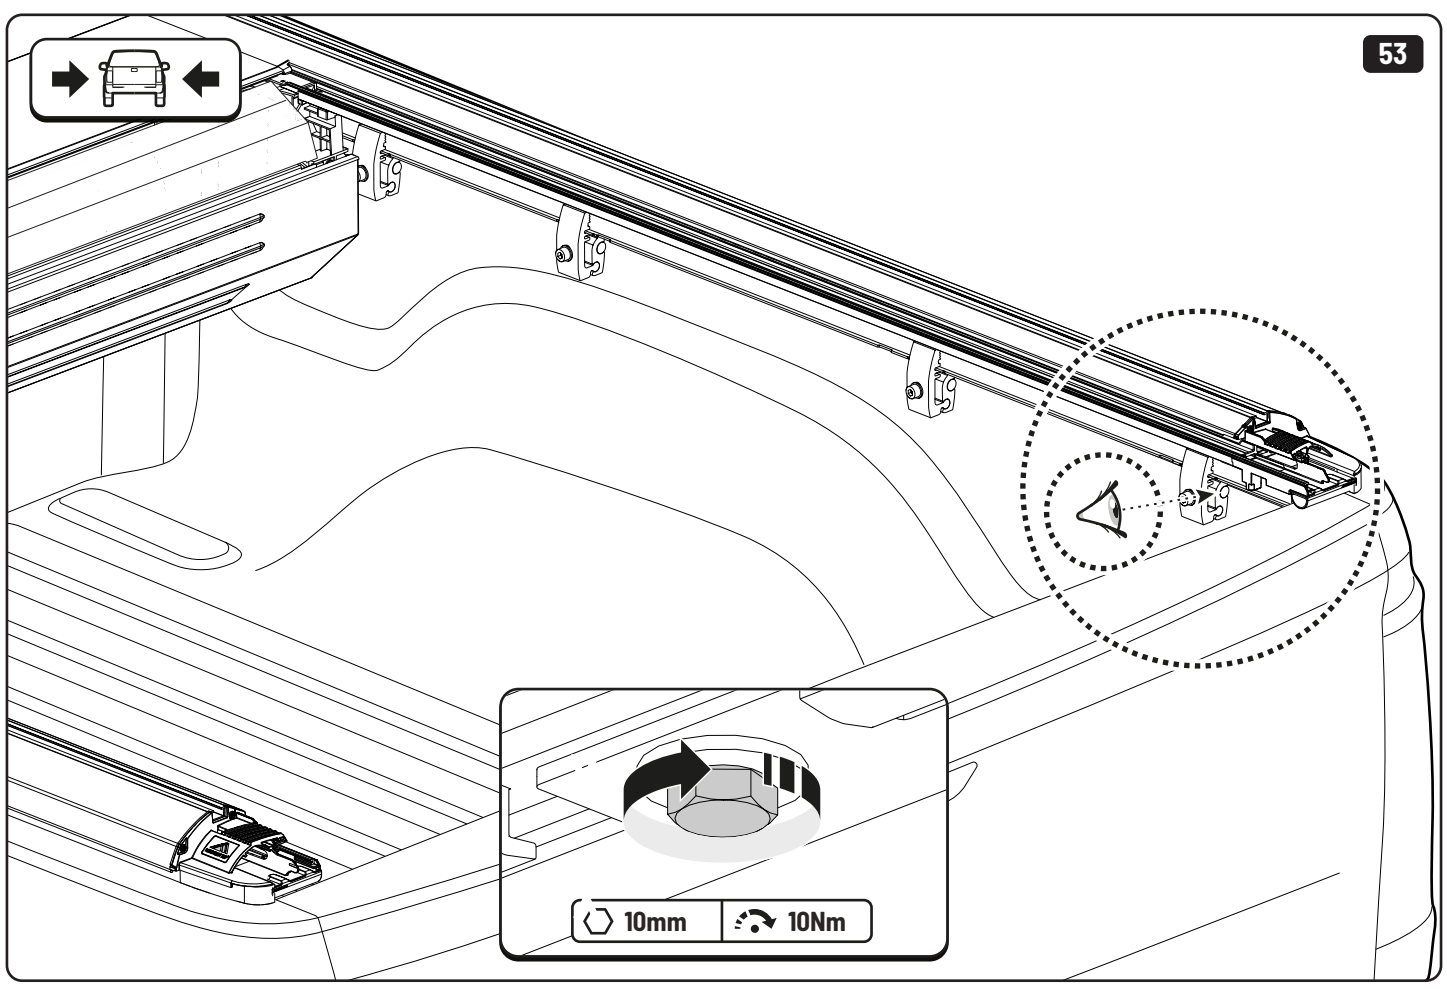

Sealer

265mm  
10 1/2"

265mm  
10 1/2"

 Ø2,4mm Ø3/32"

 Ø32mm Ø1 1/4"

 Rust Protection

<b>Steps</b>	<b>Page</b>	<b>Done by</b>
Mounting gliding rail in canister	15-16	
Holes for drain	24-25	
Width + Cross measurement	32-33	
Tightening the clamp screw	33	
Mounting drain	38	