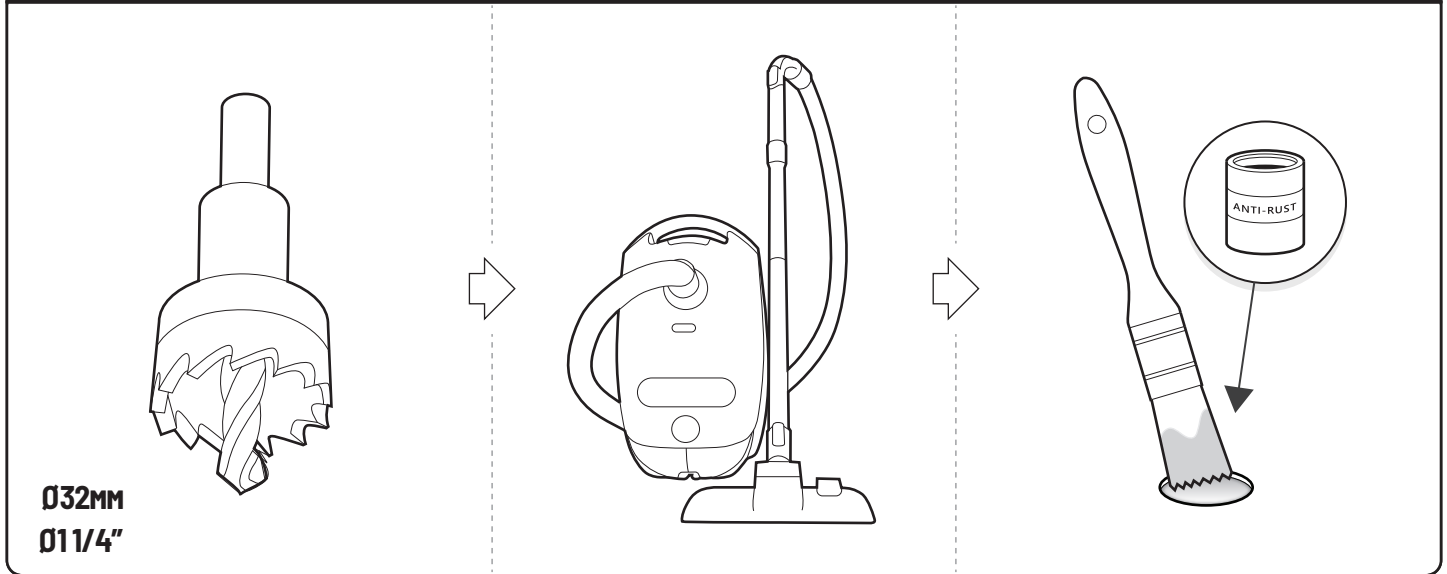

Tools needed

	SILICONE	RUST PROTECTION ROSTSCHUTZMITTEL ANTI-ROUILLE ANTI ROEST	1 - 25 Nm ⬡ 10mm ⊕ T20 ⊕ T30	
Ø2.4MM Ø3/32"	SEALER		H₂O	
	5 MM		LOCTITE 243	

Applying rust protection