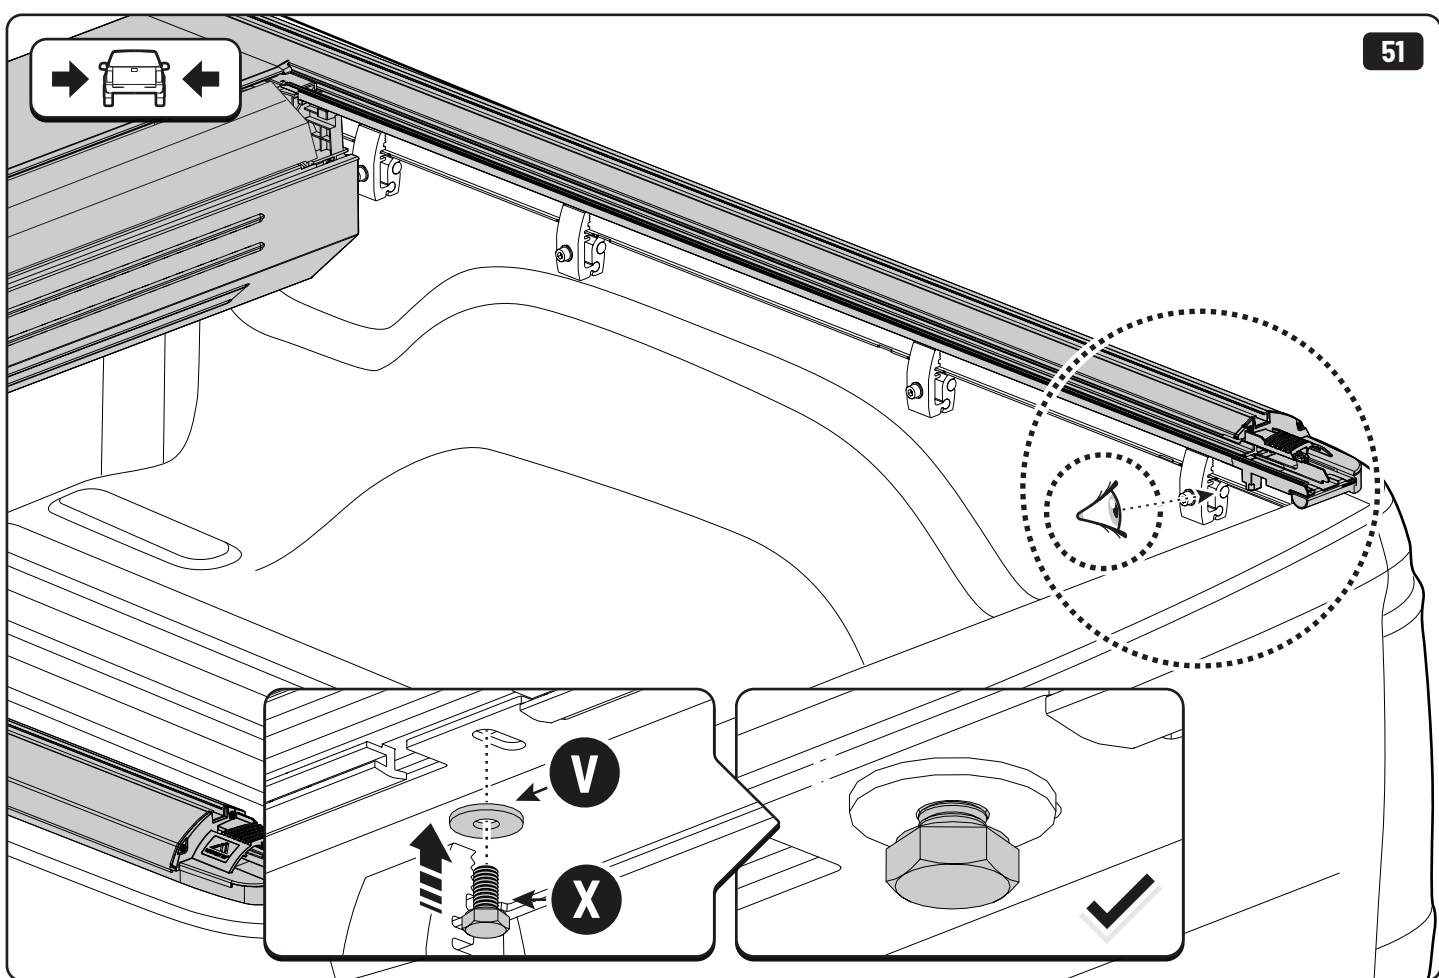

Sealer

265mm  
10 1/2"

265mm  
10 1/2"

 Ø2,4mm Ø3/32"

 Ø32mm Ø1 1/4"

 Rust Protection

<b>Steps</b>	<b>Page</b>	<b>Done by</b>
Mounting gliding rail in canister	15-16	
Holes for drain	24-25	
Width + Cross measurement	32-33	
Tightening the clamp screw	33	
Mounting drain	38	