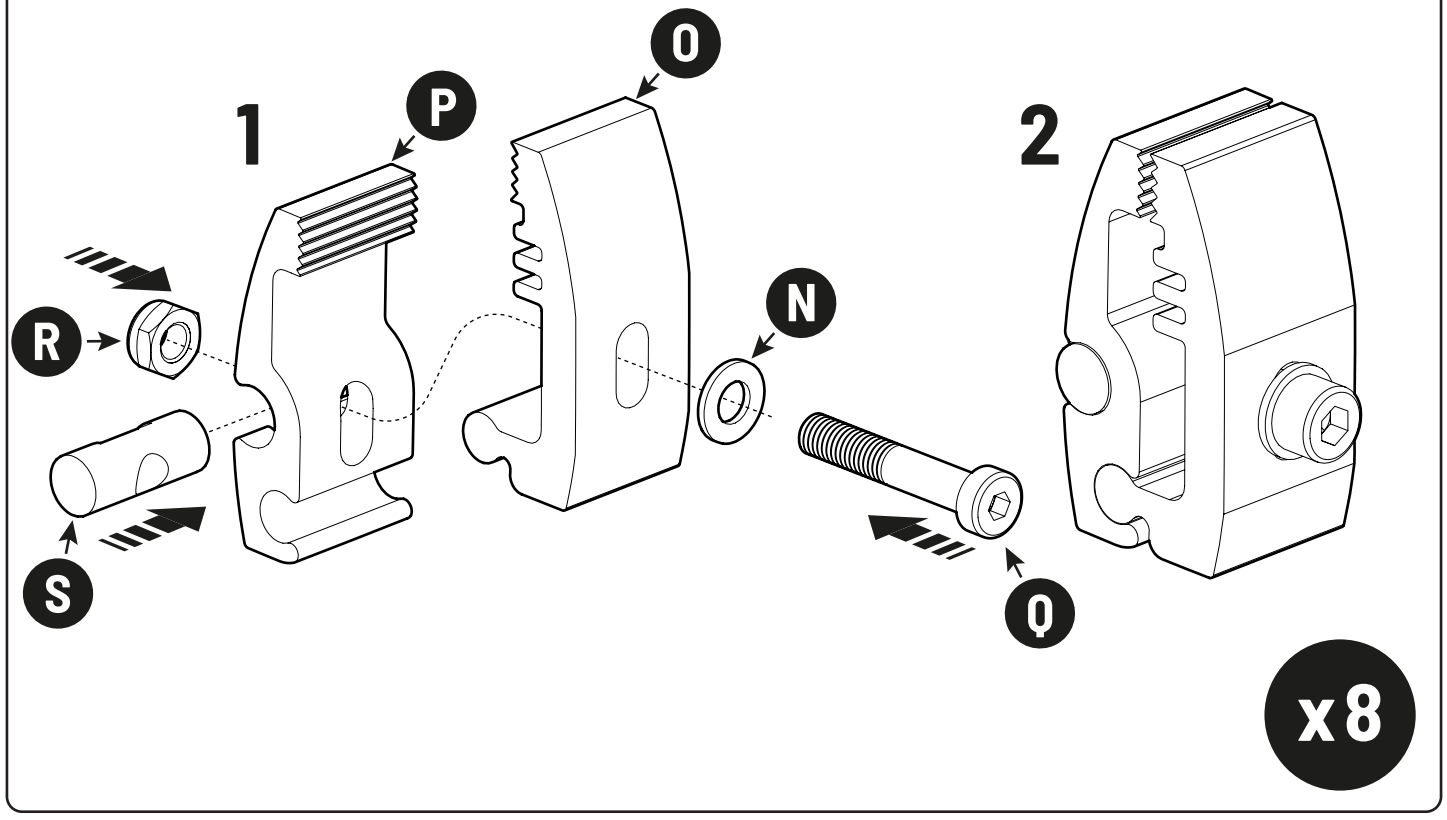

Sealer

265mm  
10 1/2"

265mm  
10 1/2"

 Ø2,4mm Ø3/32"

 Ø32mm Ø1 1/4"

 Rust Protection

<b>Steps</b>	<b>Page</b>	<b>Done by</b>
Mounting gliding rail in canister	15-16	
Holes for drain	24-25	
Width + Cross measurement	32-33	
Tightening the clamp screw	33	
Mounting drain	38	