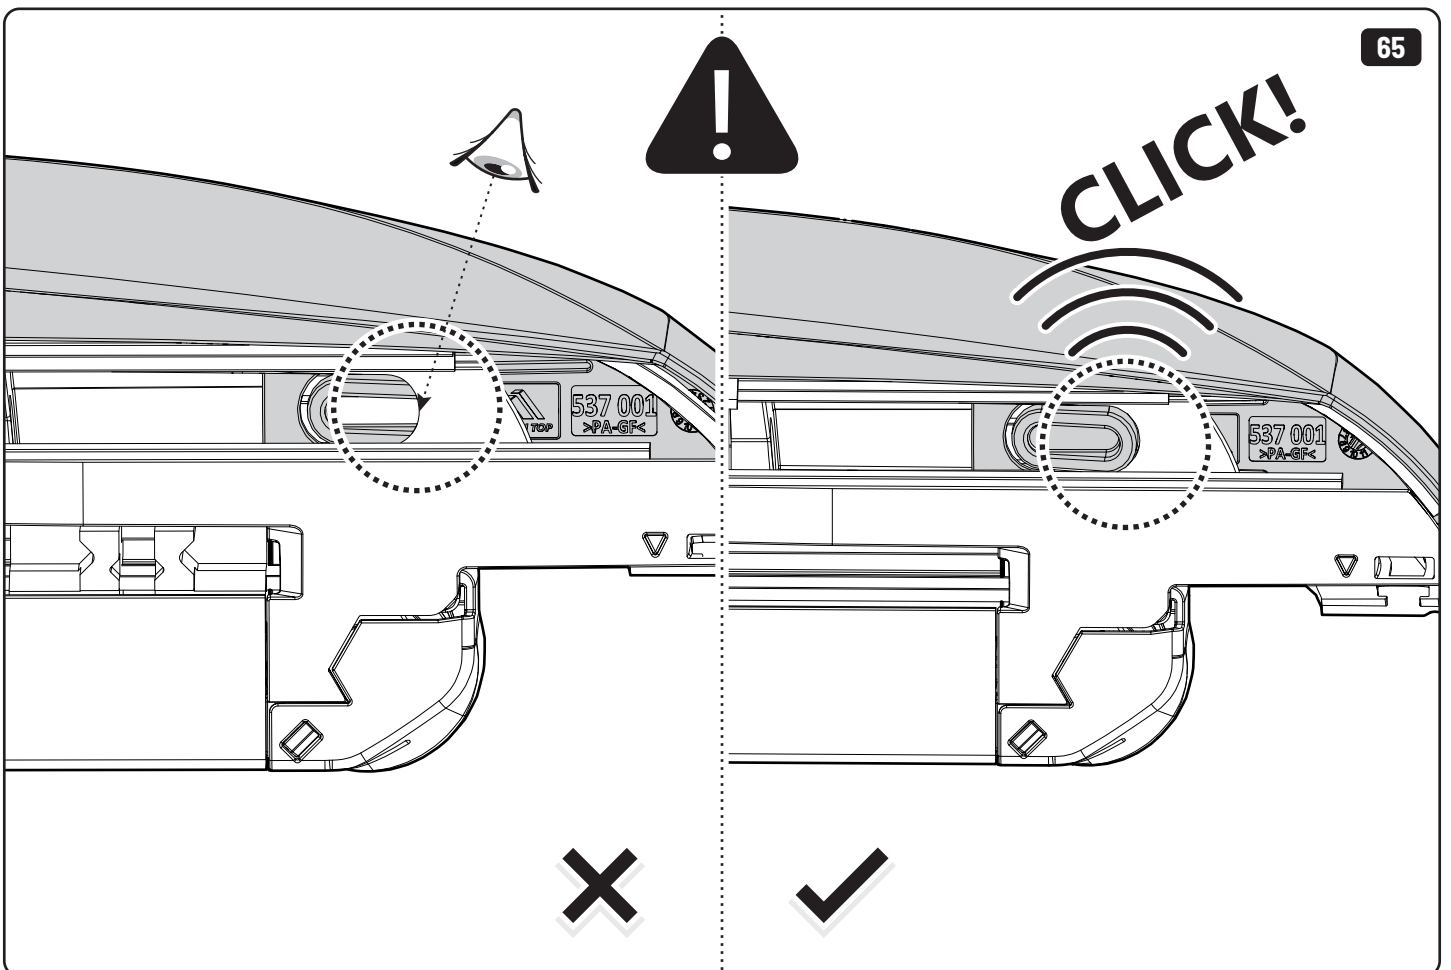

Sealer

265mm  
10 1/2"

265mm  
10 1/2"

 Ø2,4mm Ø3/32"

 Ø32mm Ø1 1/4"

 Rust Protection

<b>Steps</b>	<b>Page</b>	<b>Done by</b>
Mounting gliding rail in canister	15-16	
Holes for drain	24-25	
Width + Cross measurement	32-33	
Tightening the clamp screw	33	
Mounting drain	38	