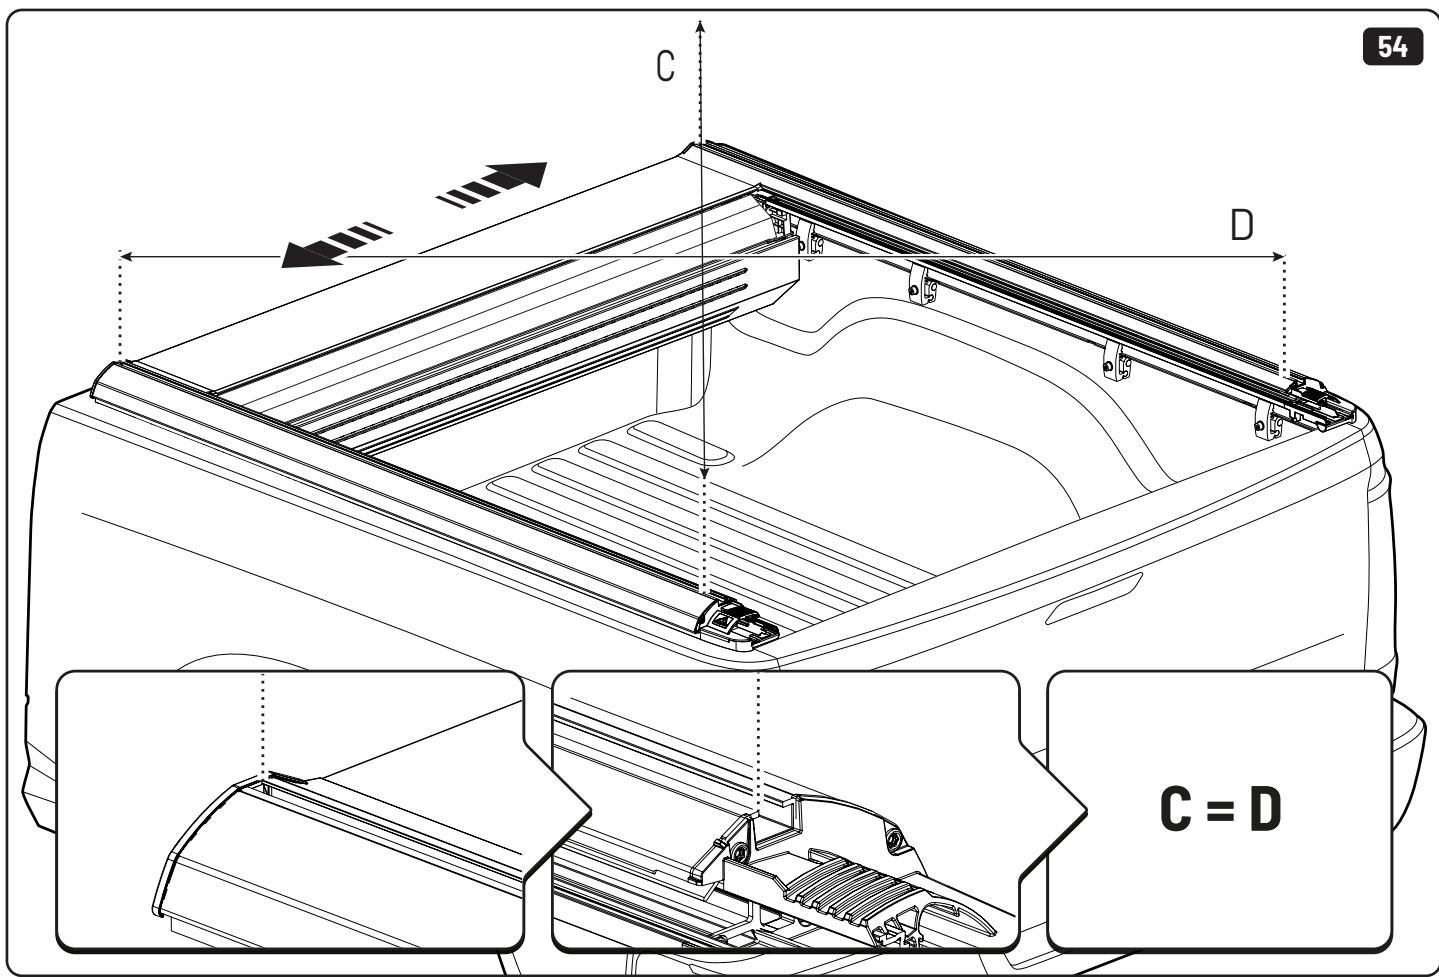

Sealer

265mm  
10 1/2"

265mm  
10 1/2"

 Ø2,4mm Ø3/32"

 Ø32mm Ø1 1/4"

 Rust Protection

<b>Steps</b>	<b>Page</b>	<b>Done by</b>
Mounting gliding rail in canister	15-16	
Holes for drain	24-25	
Width + Cross measurement	32-33	
Tightening the clamp screw	33	
Mounting drain	38	