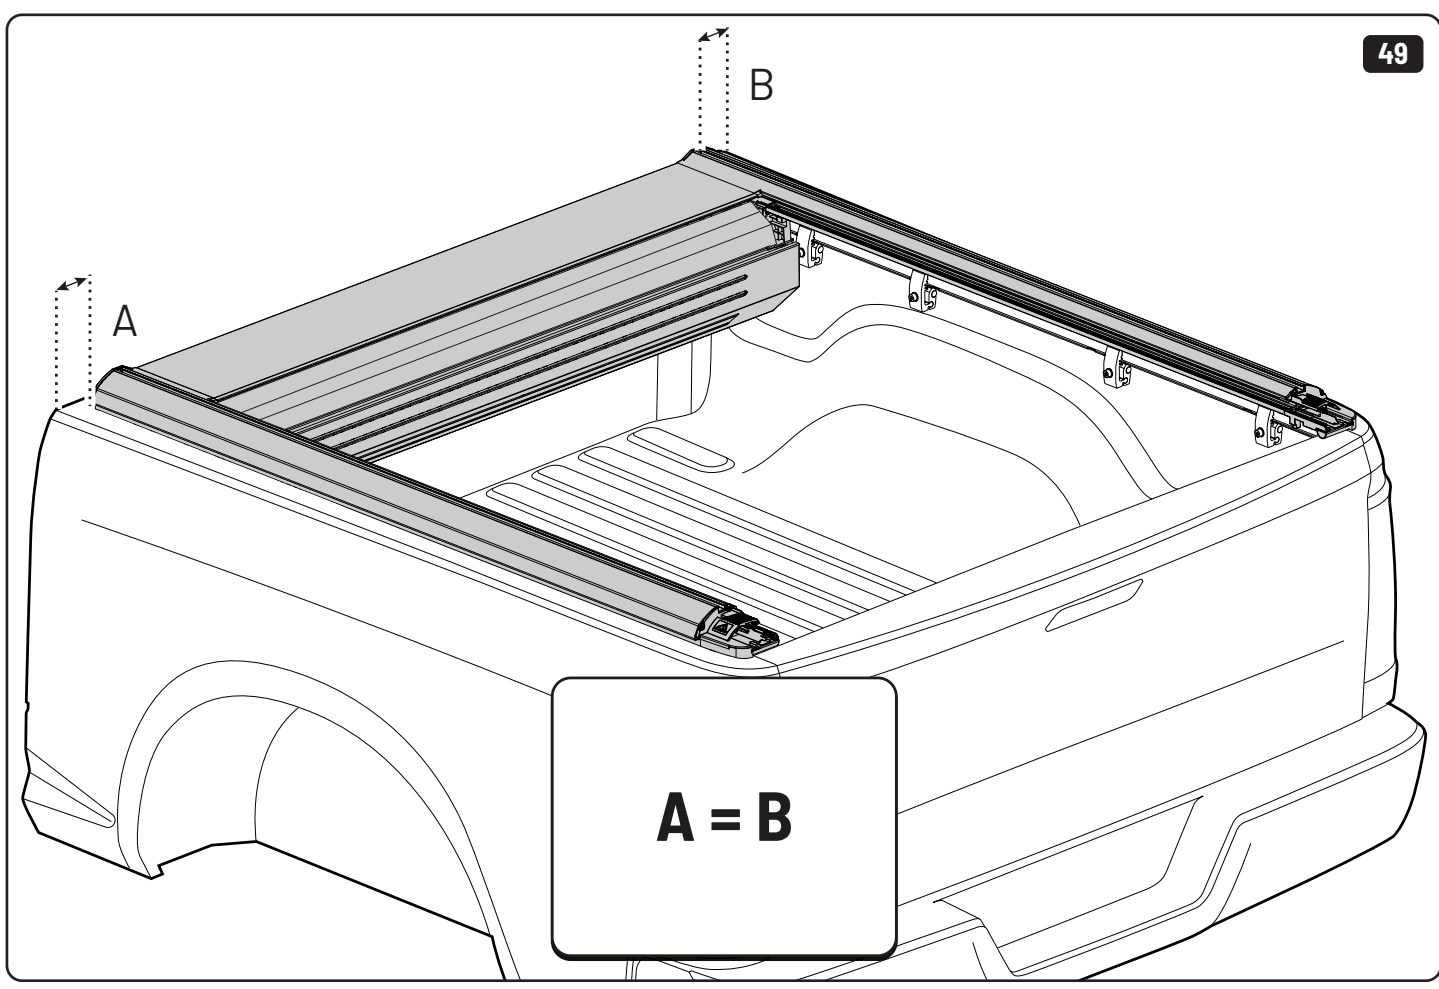

Sealer

265mm  
10 1/2"

265mm  
10 1/2"

 Ø2,4mm Ø3/32"

 Ø32mm Ø1 1/4"

 Rust Protection

<b>Steps</b>	<b>Page</b>	<b>Done by</b>
Mounting gliding rail in canister	15-16	
Holes for drain	24-25	
Width + Cross measurement	32-33	
Tightening the clamp screw	33	
Mounting drain	38	