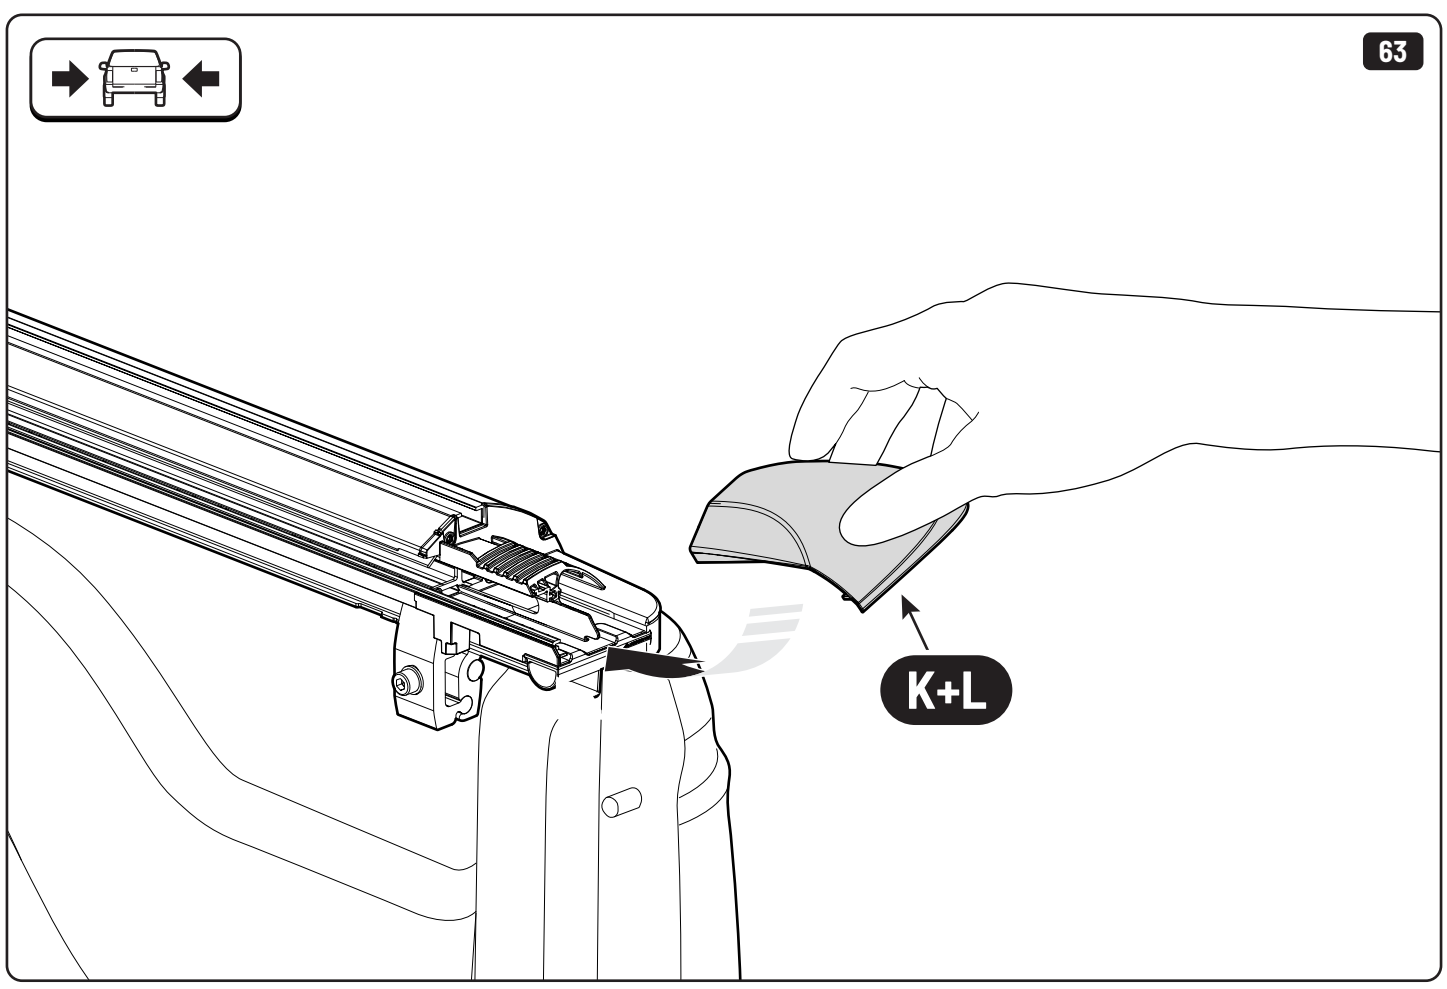

Sealer

265mm  
10 1/2"

265mm  
10 1/2"

 Ø2,4mm Ø3/32"

 Ø32mm Ø1 1/4"

 Rust Protection

<b>Steps</b>	<b>Page</b>	<b>Done by</b>
Mounting gliding rail in canister	15-16	
Holes for drain	24-25	
Width + Cross measurement	32-33	
Tightening the clamp screw	33	
Mounting drain	38	