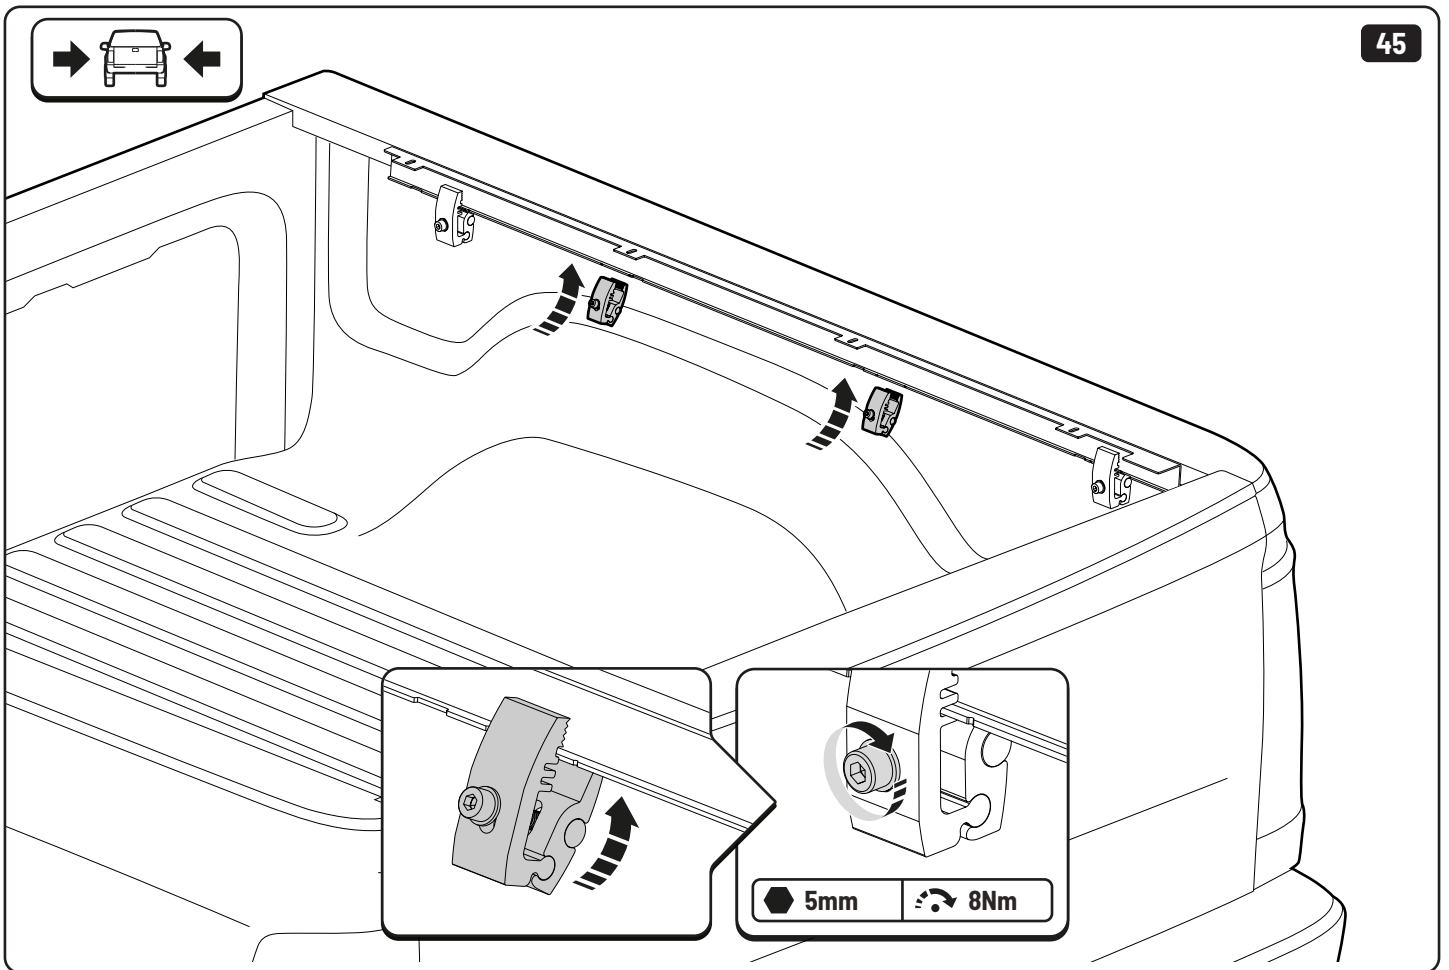

Sealer

265mm  
10 1/2"

265mm  
10 1/2"

 Ø2,4mm Ø3/32"

 Ø32mm Ø1 1/4"

 Rust Protection

<b>Steps</b>	<b>Page</b>	<b>Done by</b>
Mounting gliding rail in canister	15-16	
Holes for drain	24-25	
Width + Cross measurement	32-33	
Tightening the clamp screw	33	
Mounting drain	38	