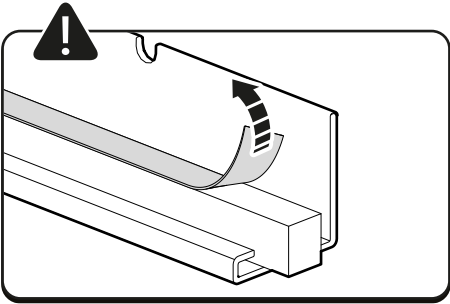

Sealer

265mm  
10 1/2"

265mm  
10 1/2"

 Ø2,4mm Ø3/32"

 Ø32mm Ø1 1/4"

 Rust Protection

<b>Steps</b>	<b>Page</b>	<b>Done by</b>
Mounting gliding rail in canister	15-16	
Holes for drain	24-25	
Width + Cross measurement	32-33	
Tightening the clamp screw	33	
Mounting drain	38	