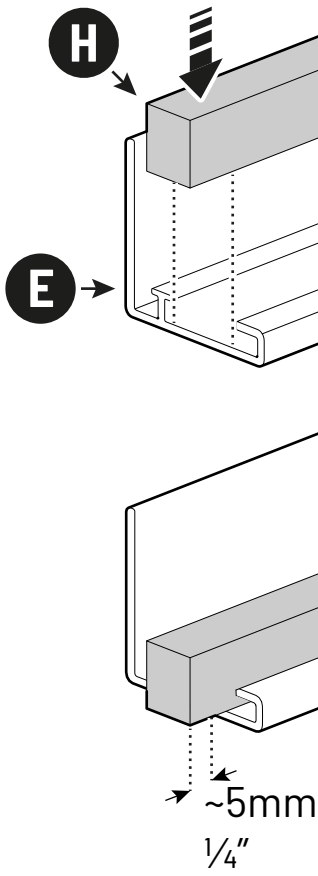

2

D

D2

D2

C

D2

 Ø 2,4mm 3/32"

 Rust Protection

Sealer

265mm  
10 1/2"

265mm  
10 1/2"

 Ø2,4mm Ø3/32"

 Ø32mm Ø1 1/4"

 Rust Protection

<b>Steps</b>	<b>Page</b>	<b>Done by</b>
Mounting gliding rail in canister	15-16	
Holes for drain	24-25	
Width + Cross measurement	32-33	
Tightening the clamp screw	33	
Mounting drain	38	