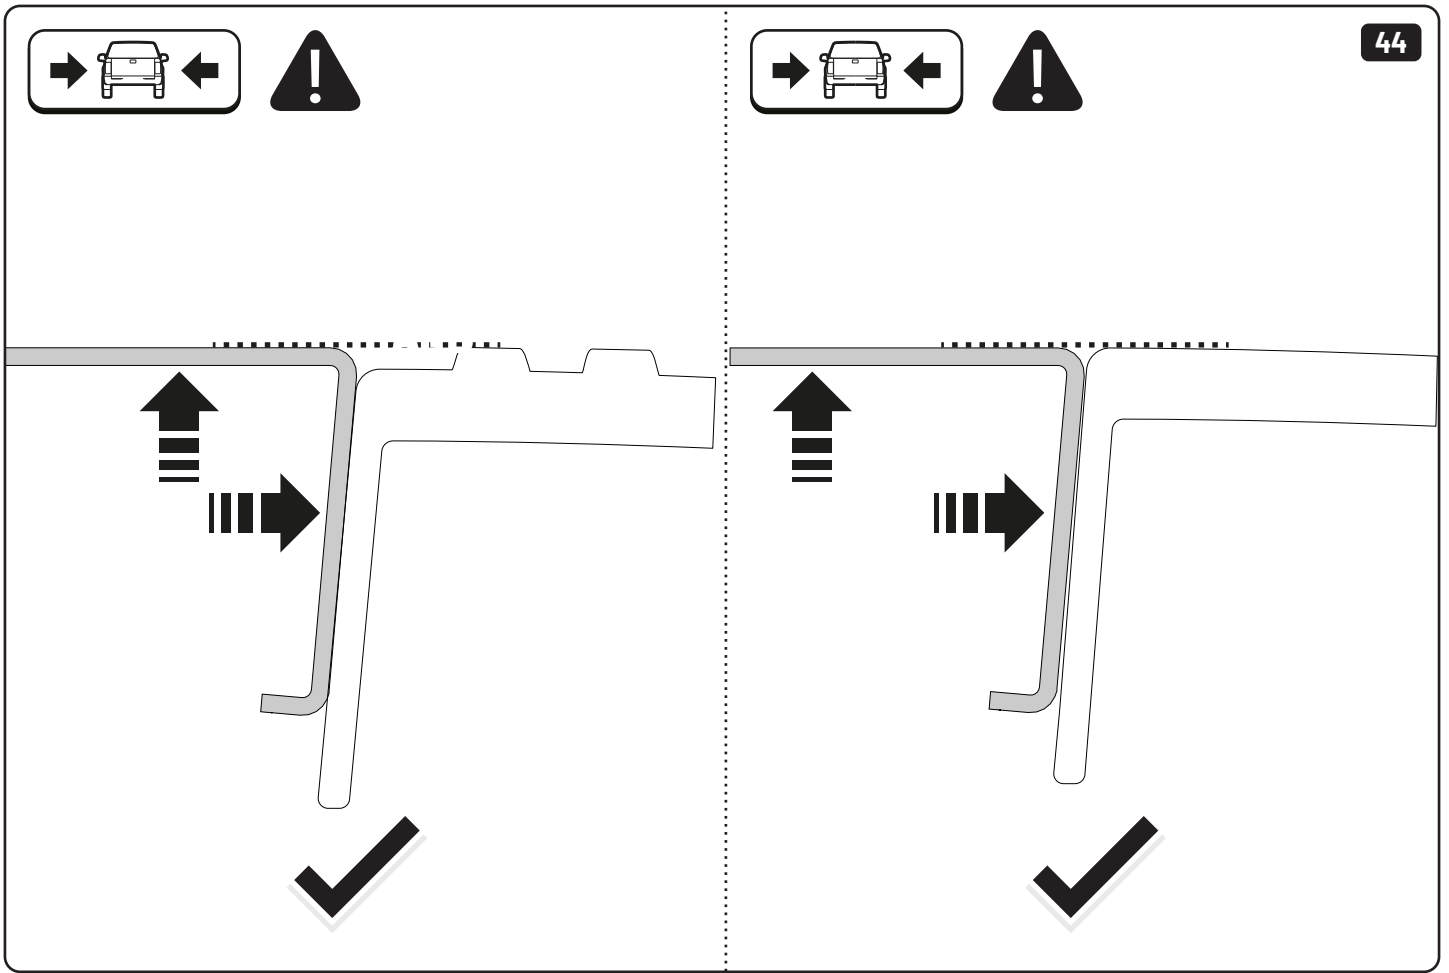

Sealer

265mm  
10 1/2"

265mm  
10 1/2"

 Ø2,4mm Ø3/32"

 Ø32mm Ø1 1/4"

 Rust Protection

<b>Steps</b>	<b>Page</b>	<b>Done by</b>
Mounting gliding rail in canister	15-16	
Holes for drain	24-25	
Width + Cross measurement	32-33	
Tightening the clamp screw	33	
Mounting drain	38	

Customer Service +45 4810 2950 (08:00 - 16:00 CET)  
Support info@mountaintop.dk  
Website www.mountaintop.dk  
Address Pedersholmparken 10, 3600 Frederikssund, Denmark

Part number (s)	Model / Year	Cab length	Installation time	Weight
EVOm CH15 FB01	Chevrolet Silverado 1500 / 2019- TD	5.5 ft	1 hour (s)	44 kg
EVOm CH16 FB01	Chevrolet Silverado 1500 / 2019- TD	6.5 ft	1 hour (s)	48 kg
EVOm FO15 FB01	Ford F-150 / 2015 - TD	5.5 ft	1 hour (s)	42 kg
EVOm FO16 FB01	Ford F-150 / 2015 - TD	6.5 ft	1 hour (s)	48 kg
EVOm RAM15 FB01	Ram DT 1500 / 2019 - TD	5.5 ft	1 hour (s)	43 kg
EVOm RAM16 FB01	Ram DT 1500 / 2019 - TD	6.5 ft	1 hour (s)	48 kg
EVOm T015 FB01	Toyota Tundra / 2007 - TD	5,5 FT	1 hour (s)	42 kg